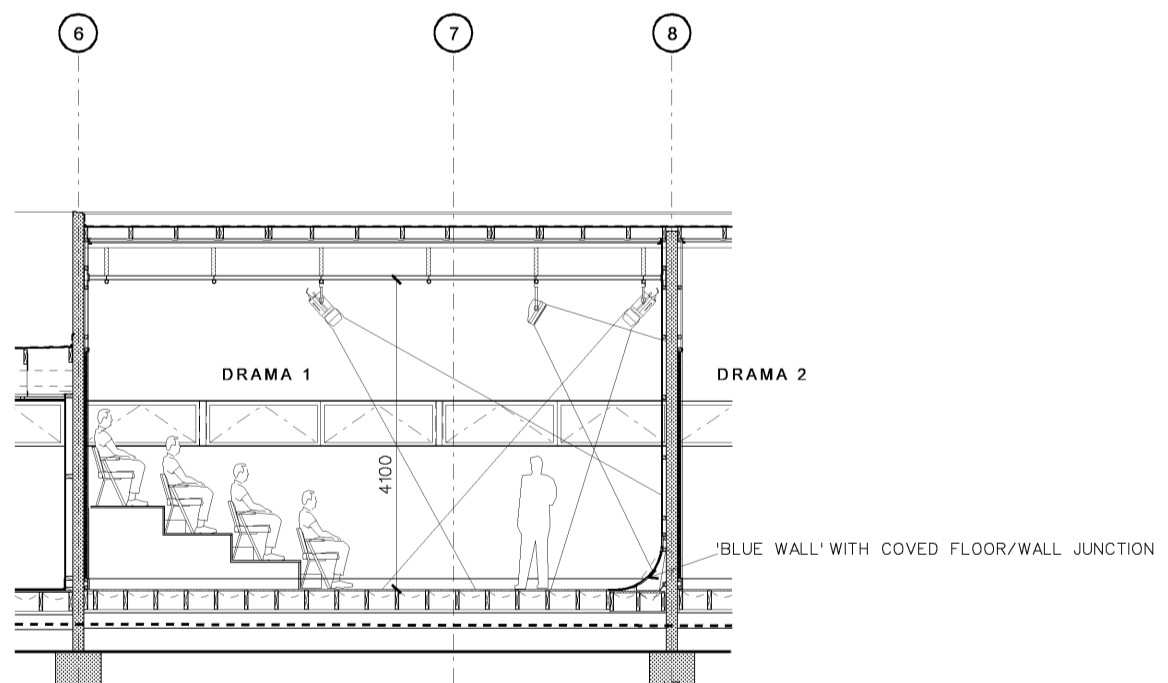

DRAMA 1 - FLOOR PLAN
 ROSTRA SEATING PLAN - 24 SEATS (TIERED)
 POSSIBLE INCREASE TO 32 (SHOWN DOTTED)

DRAMA 1 - SECTION
 ROSTRA SEATING - 32 SEATS