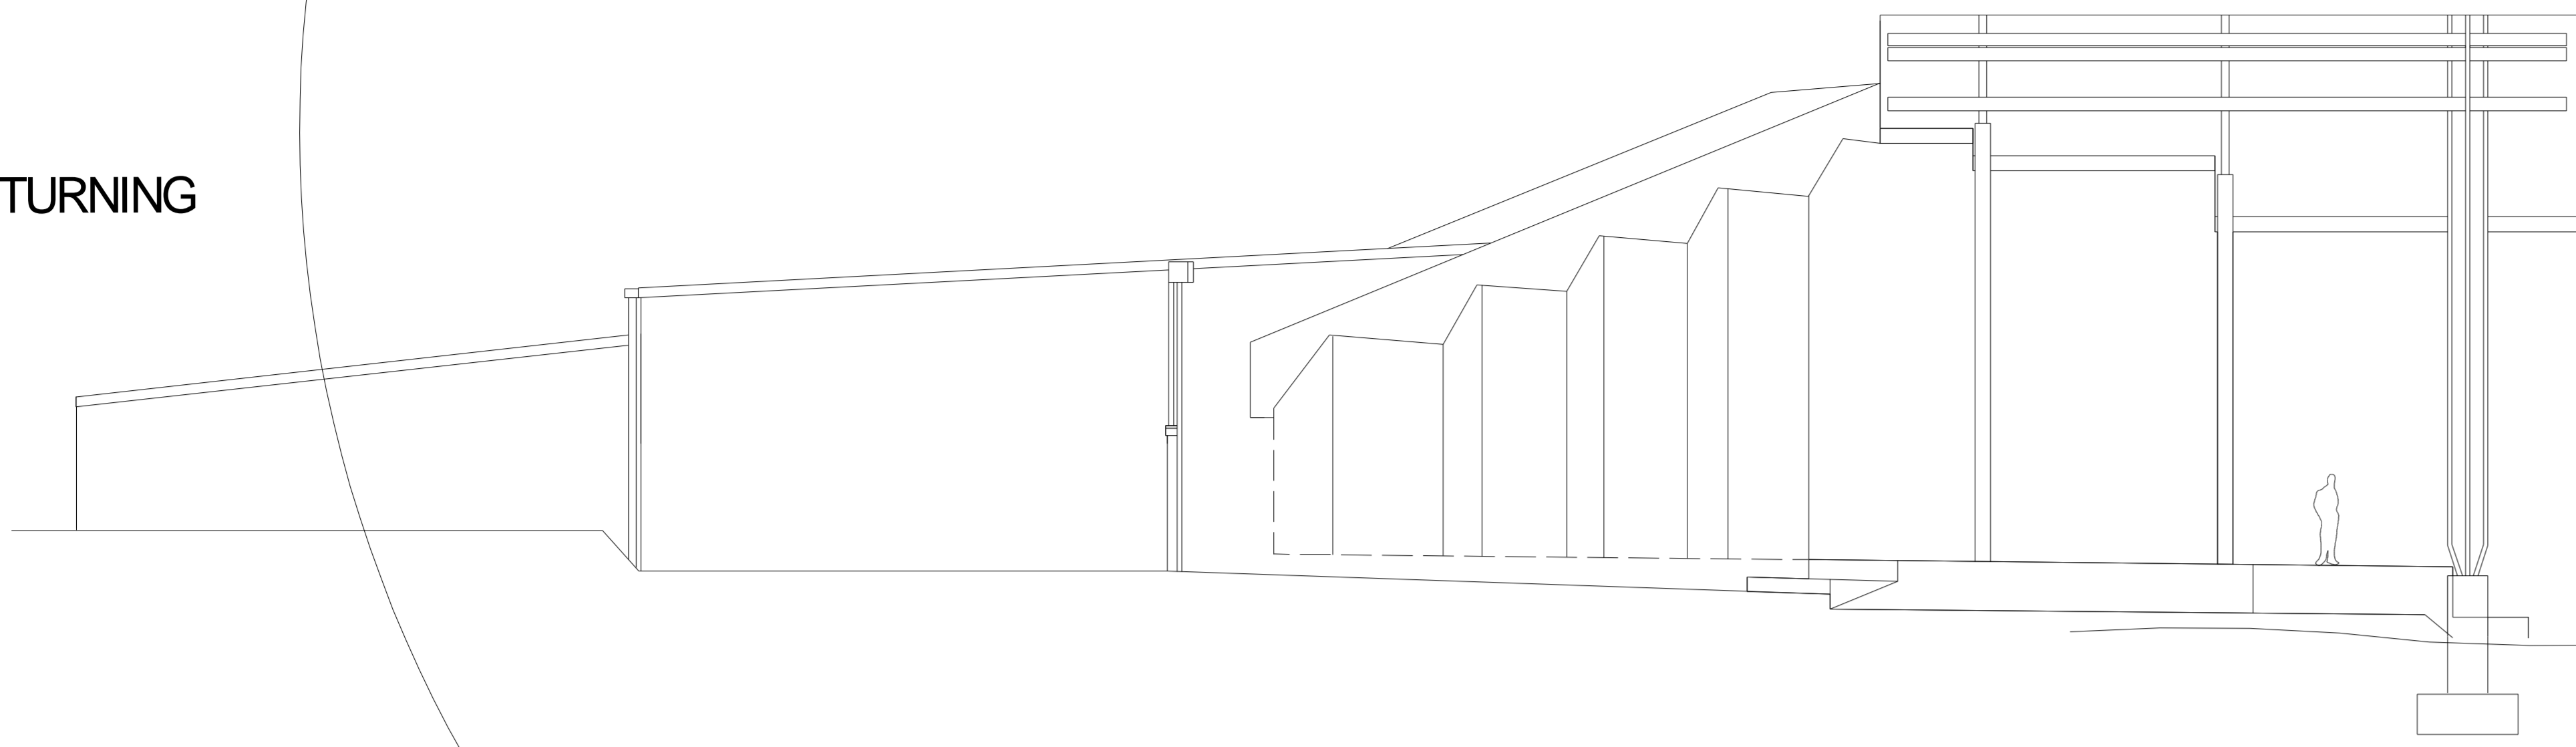

TRUCK TURNING BAY

BOWL OF BROOKLANDS - LONG SECTION

WWW.VENUEWEB.CO.NZ 06/02/03

0 1 2 3 4 5 10 20 metres

LAKE

LAKE

LAKE

BOWL OF BROOKLANDS FRONT ELEVATION

WWW.VENUEWEB.CO.NZ 06/02/03

0 1 2 3 4 5 10 20 metres

LAKE

ROOF LINE

ACCESS TO STAGE

LAKE

SEATING TERRACES

SEATING BANK