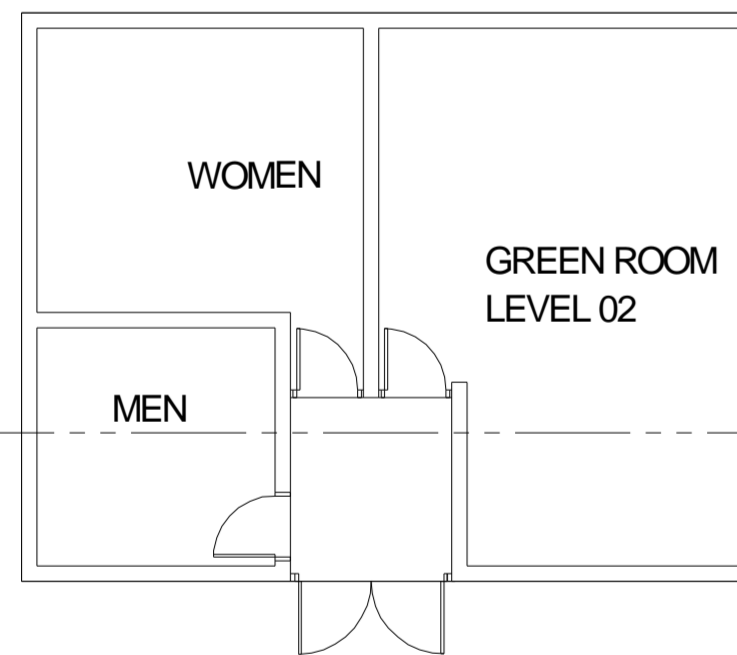

WWW.VENUEWEB.CO.NZ 06/02/03

0 1 2 3 4 5 10 20 metres

LAKE

ROOF LINE

ACCESS TO STAGE

LAKE

SEATING TERRACES

SEATING BANK

ENTRY

STORAGE

UP

WOMEN

GREEN ROOM LEVEL 02

MEN

PRODUCTION OFFICES

STORAGE

DRESSING ROOMS LEVEL 01

FOH CONTROL

60 METRES TO STAGE

0 1 2 3 4 5 10 20 metres

LAKE

SEATING TERRACES

SEATING BANK

BOWL OF BROOKLANDS - PLAN