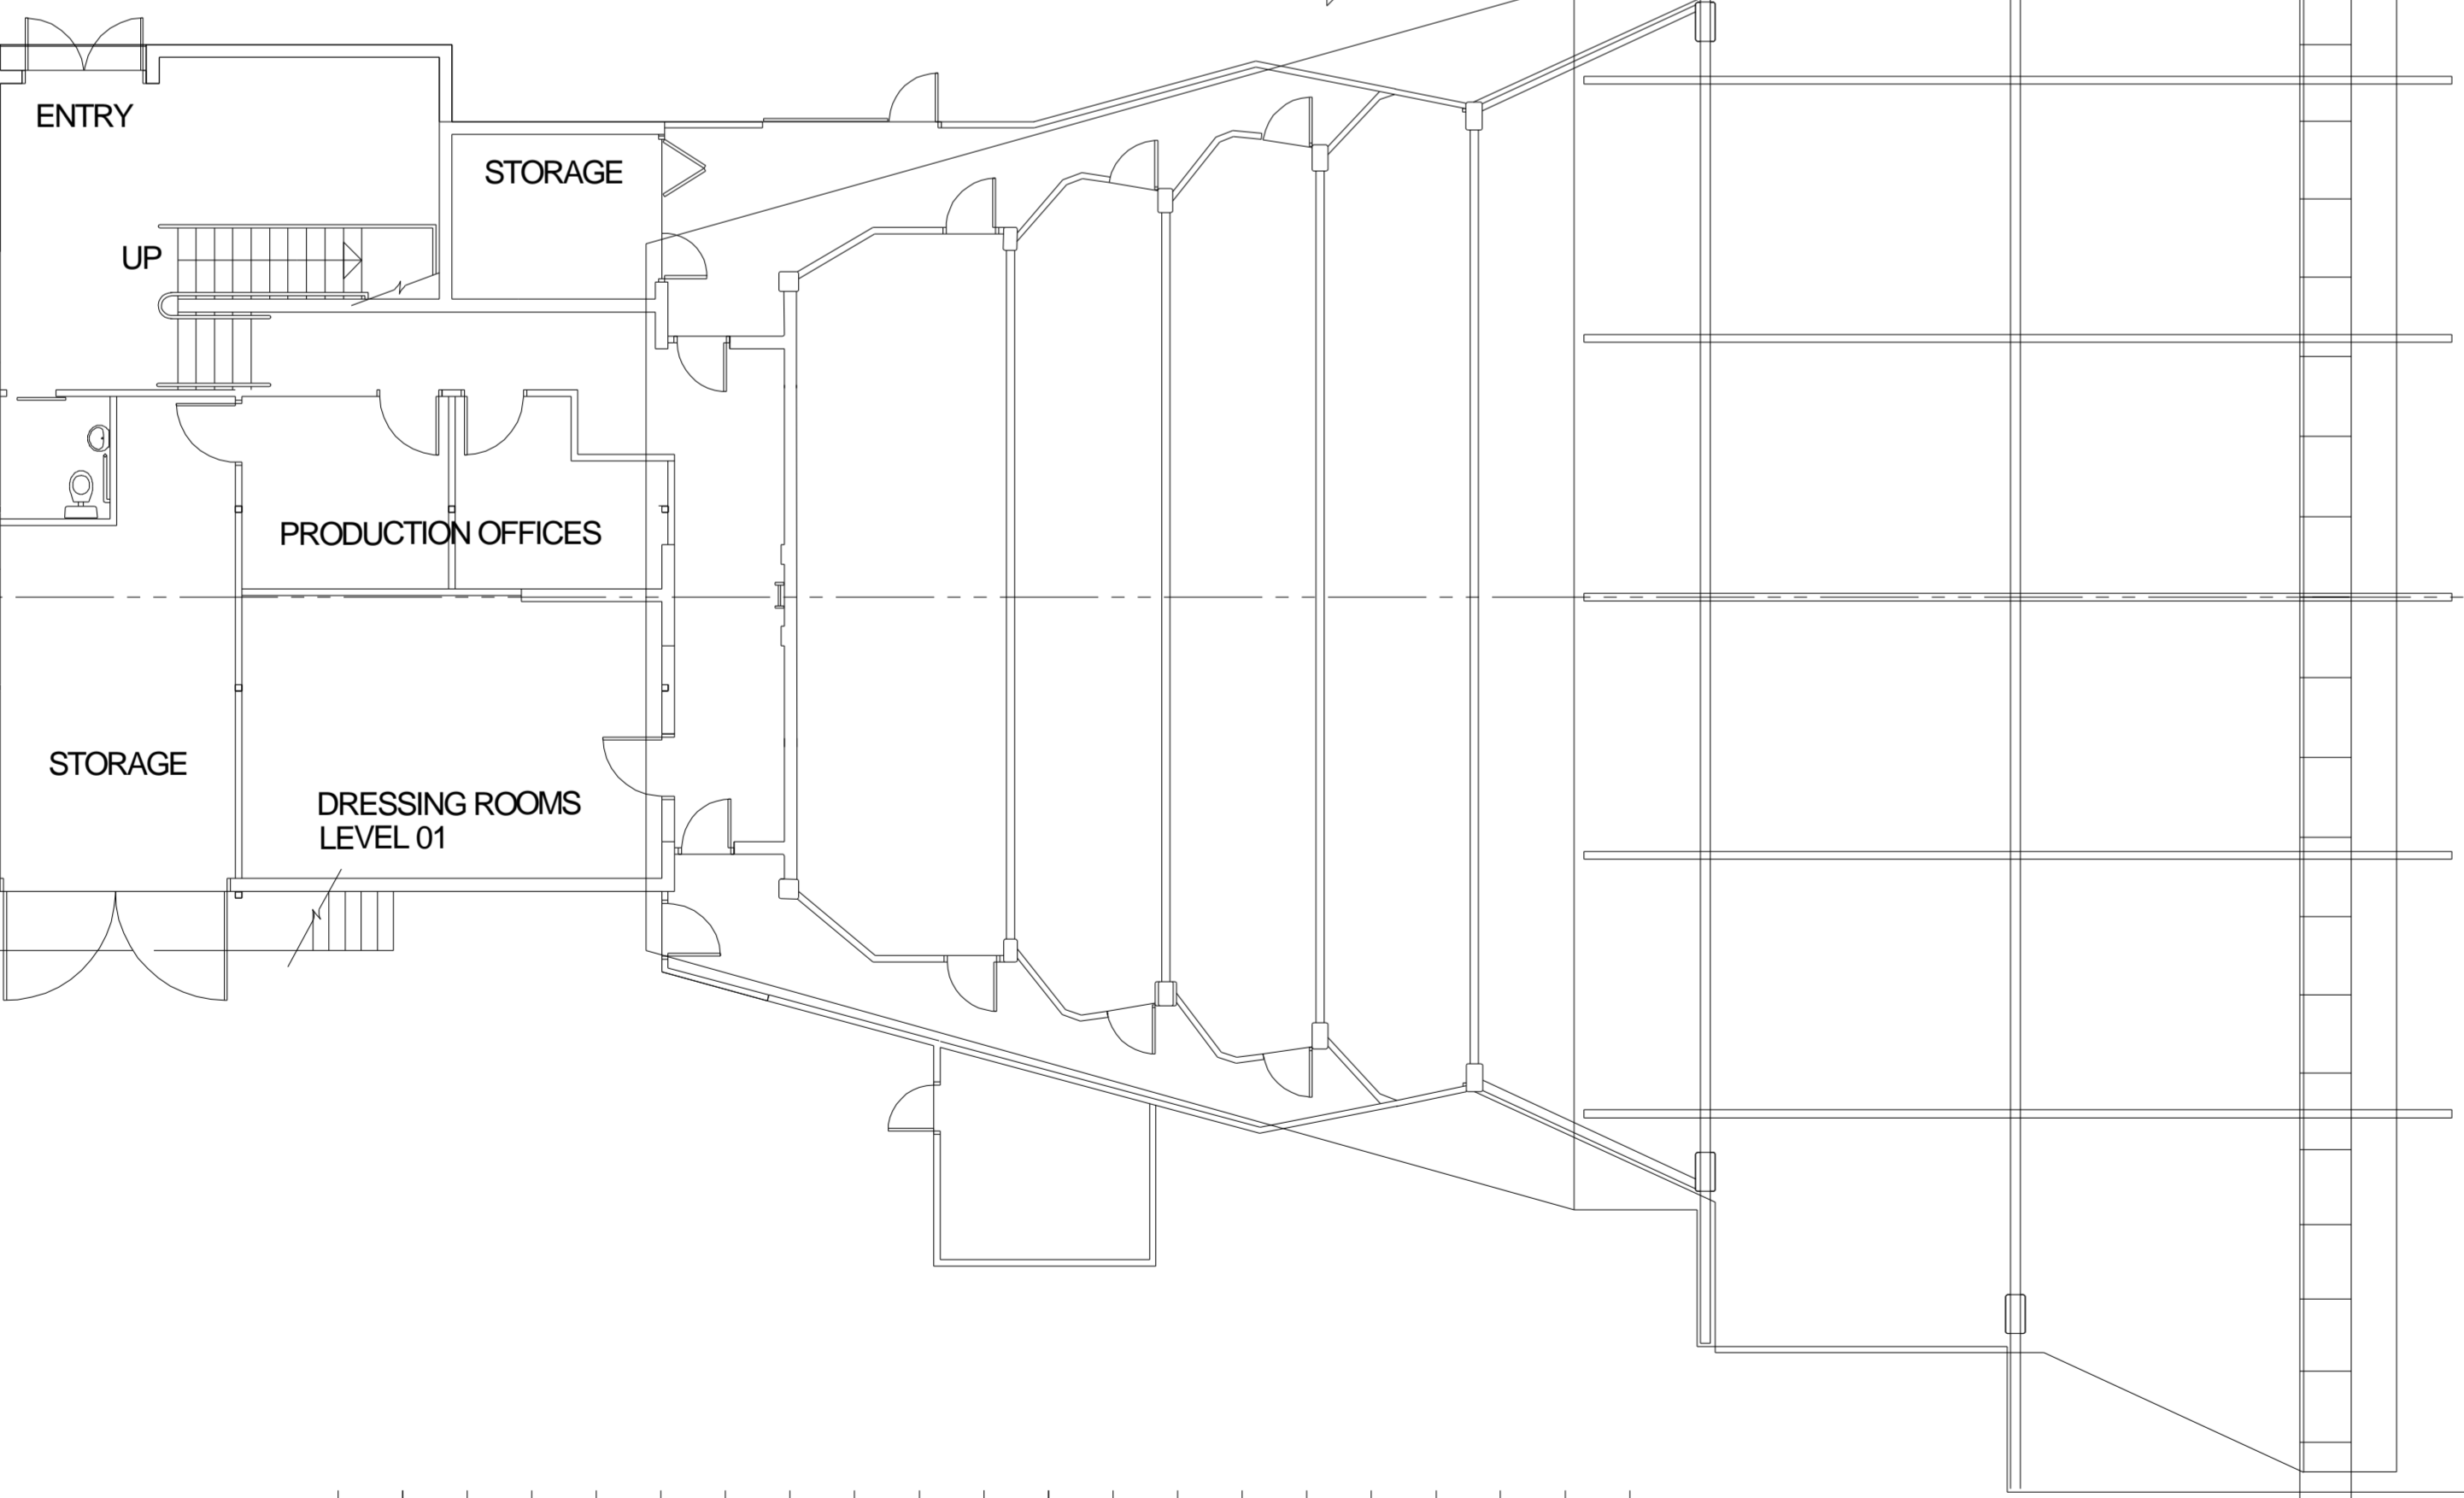

WWW.VENUEWEB.CO.NZ 06/02/03

0 1 2 3 4 5 10 20 metres

LAKE

ROOF LINE

ACCESS TO STAGE

LAKE

SEATING TERRACES

SEATING BANK

ENTRY

STORAGE

UP

WOMEN

GREEN ROOM LEVEL 02

MEN

PRODUCTION OFFICES

STORAGE

DRESSING ROOMS LEVEL 01

FOH CONTROL

60 METRES TO STAGE

0 1 2 3 4 5 10 20 metres

LAKE

SEATING TERRACES

SEATING BANK

BOWL OF BROOKLANDS - PLAN