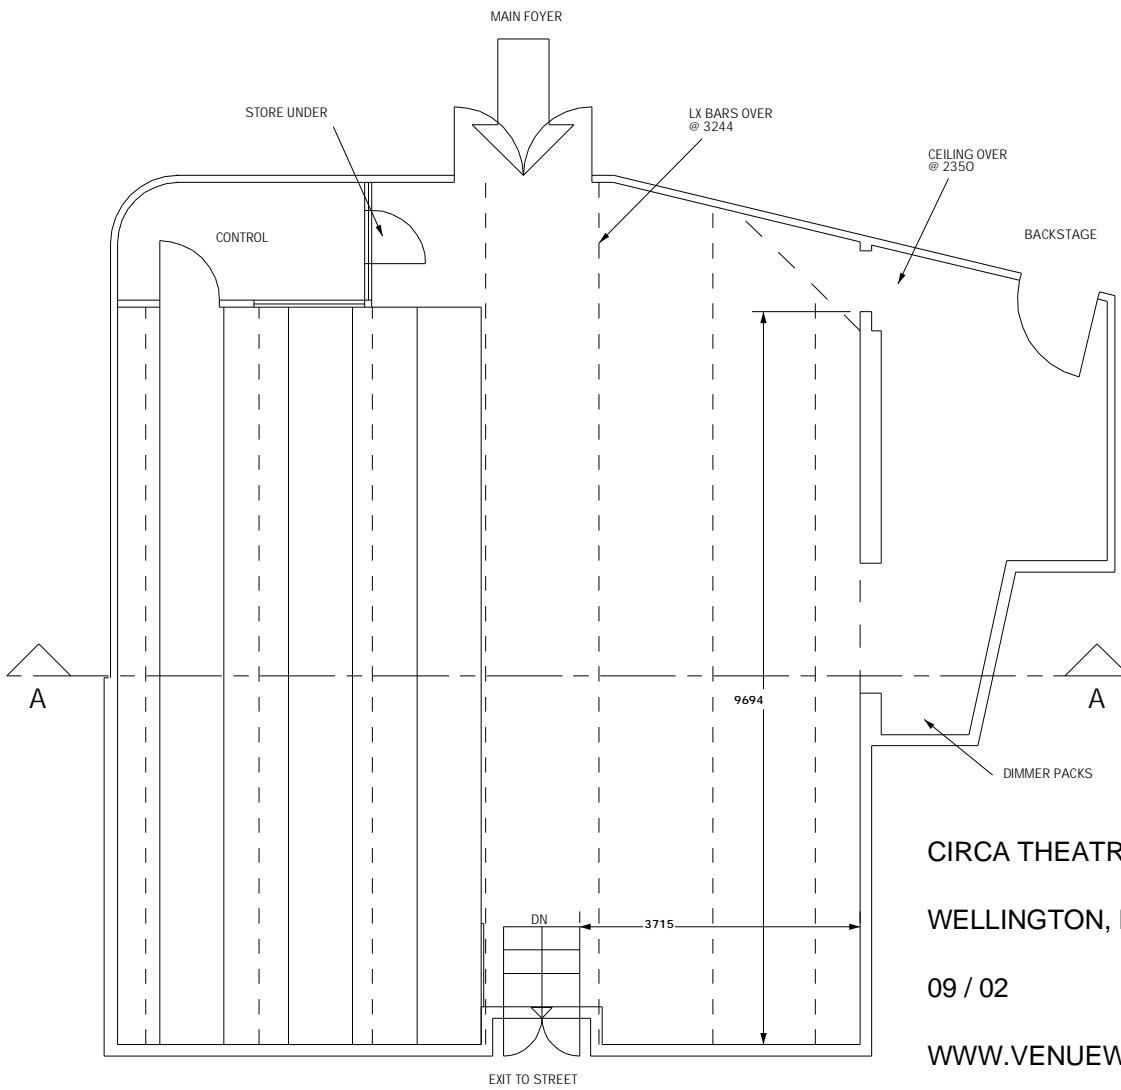

SECTION AA

CIRCA THEATRE STUDIO  
 WELLINGTON, NEW ZEALAND  
 09 / 02  
 WWW.VENUEWEB.CO.NZ

0 1 2 3 4 5 10 metres