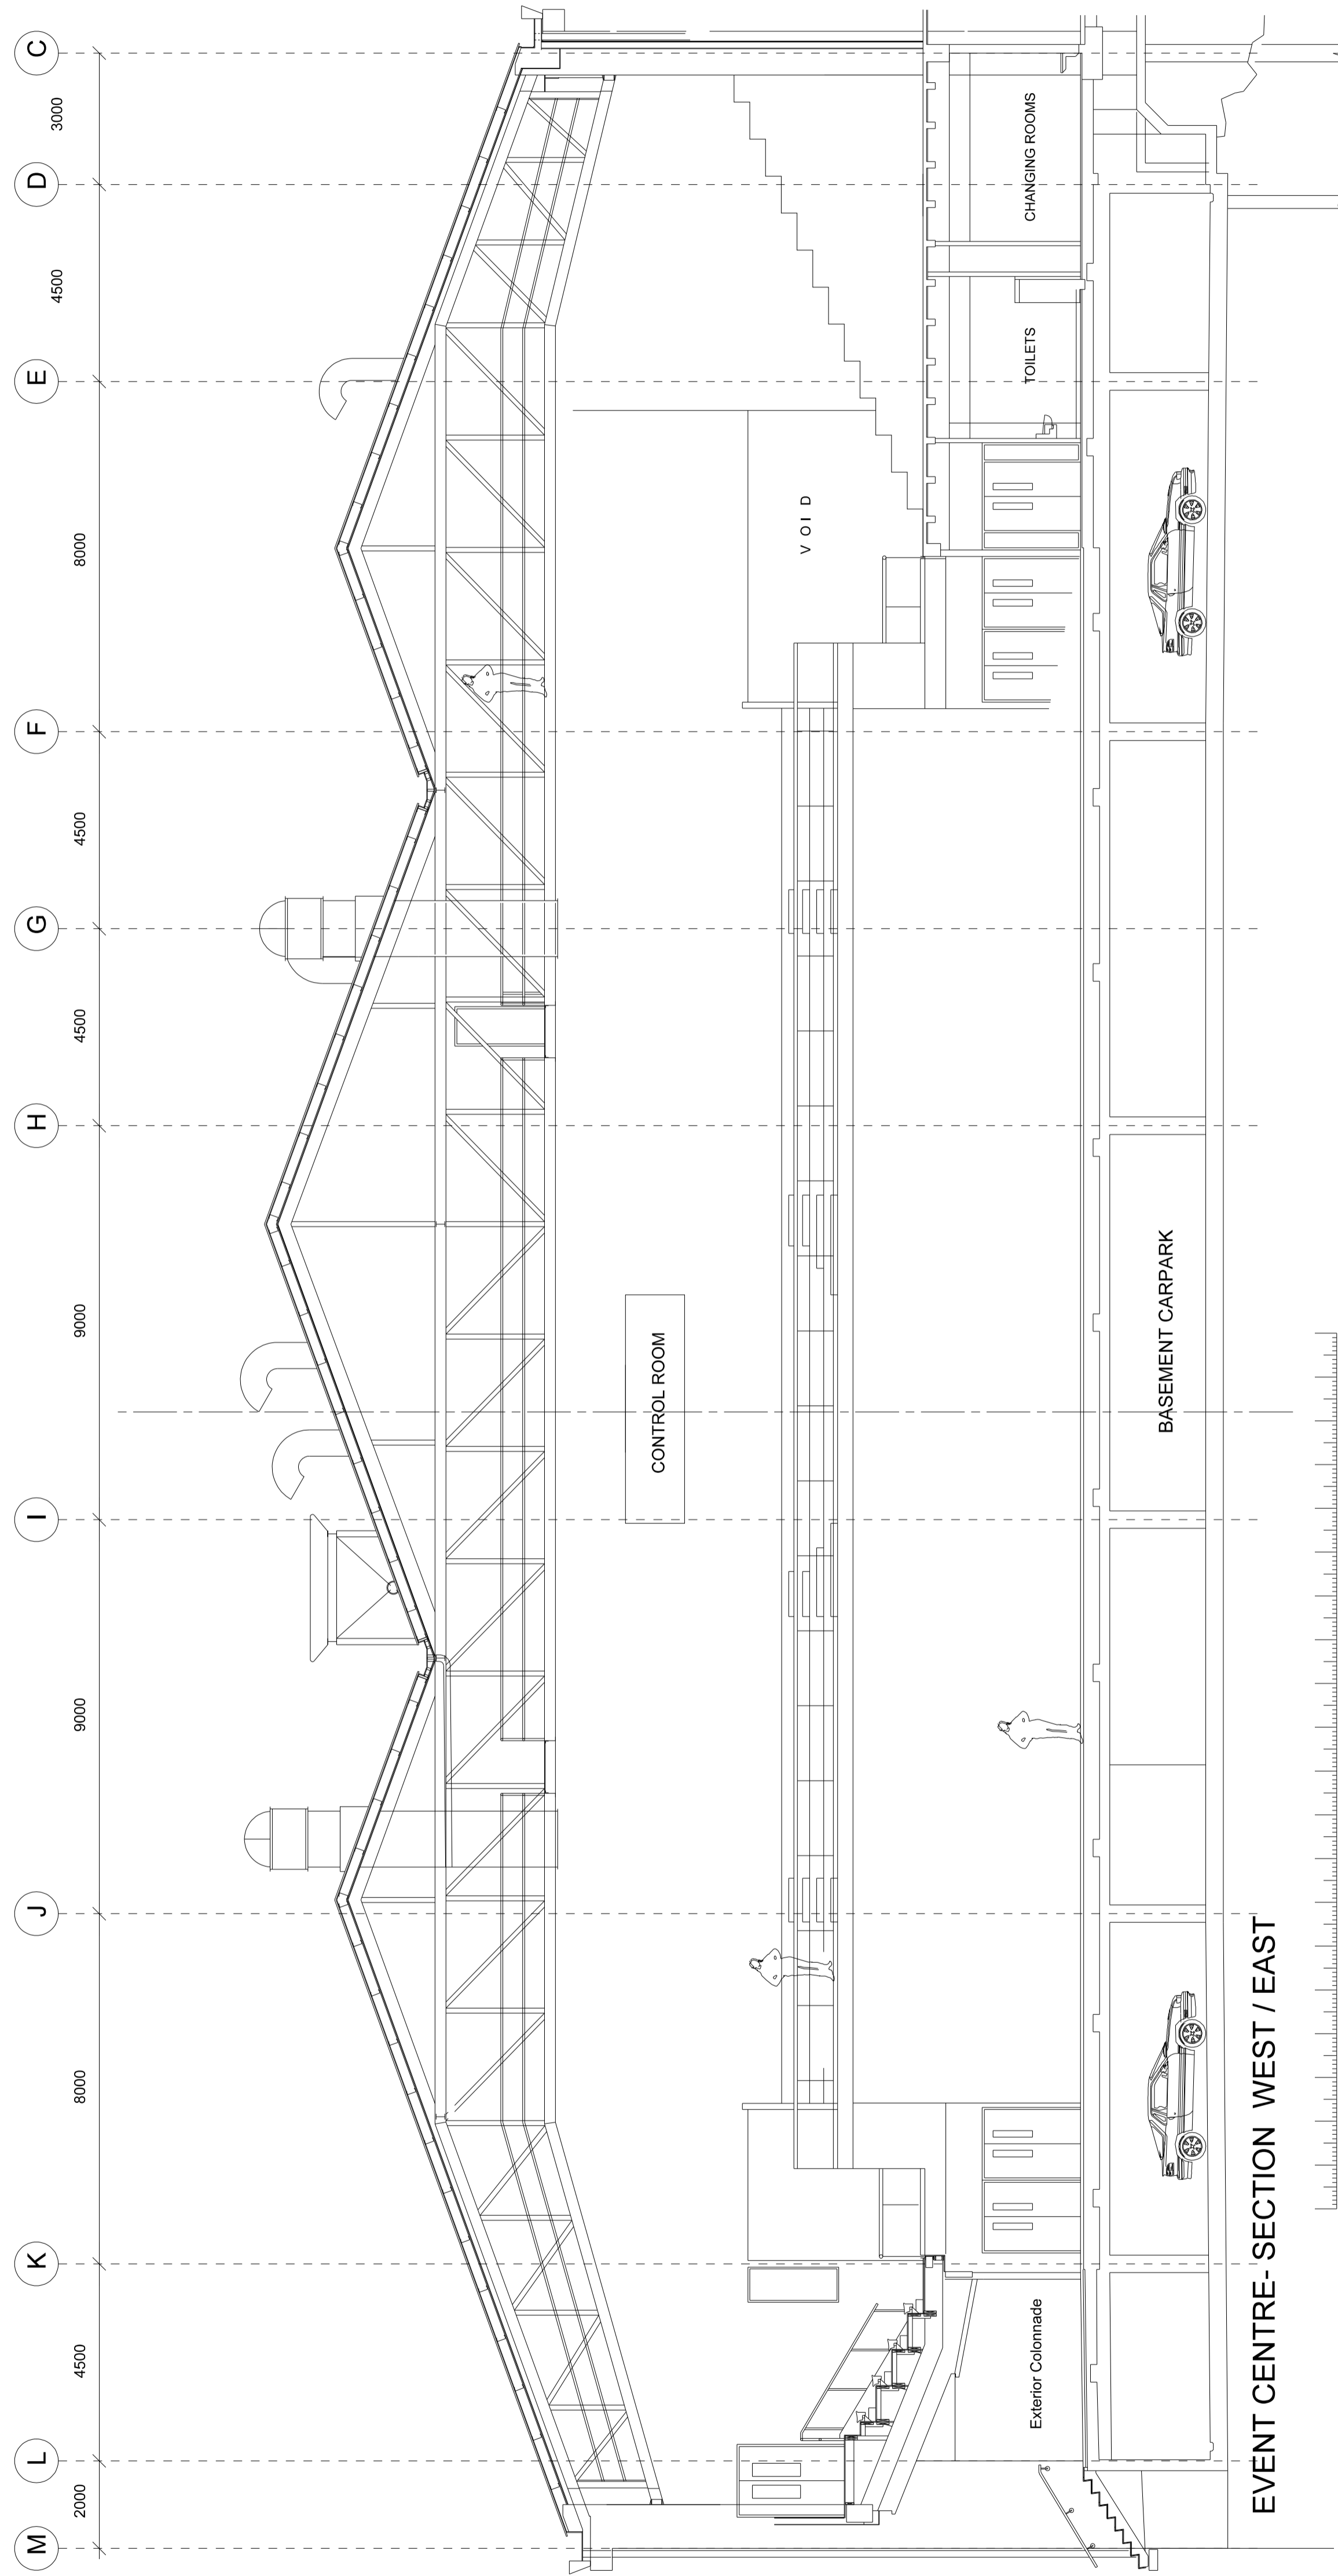

EAST

EVENT CENTRE-SECTION WEST / EAST

www.venueweb.co.nz
15/12/05

WEST