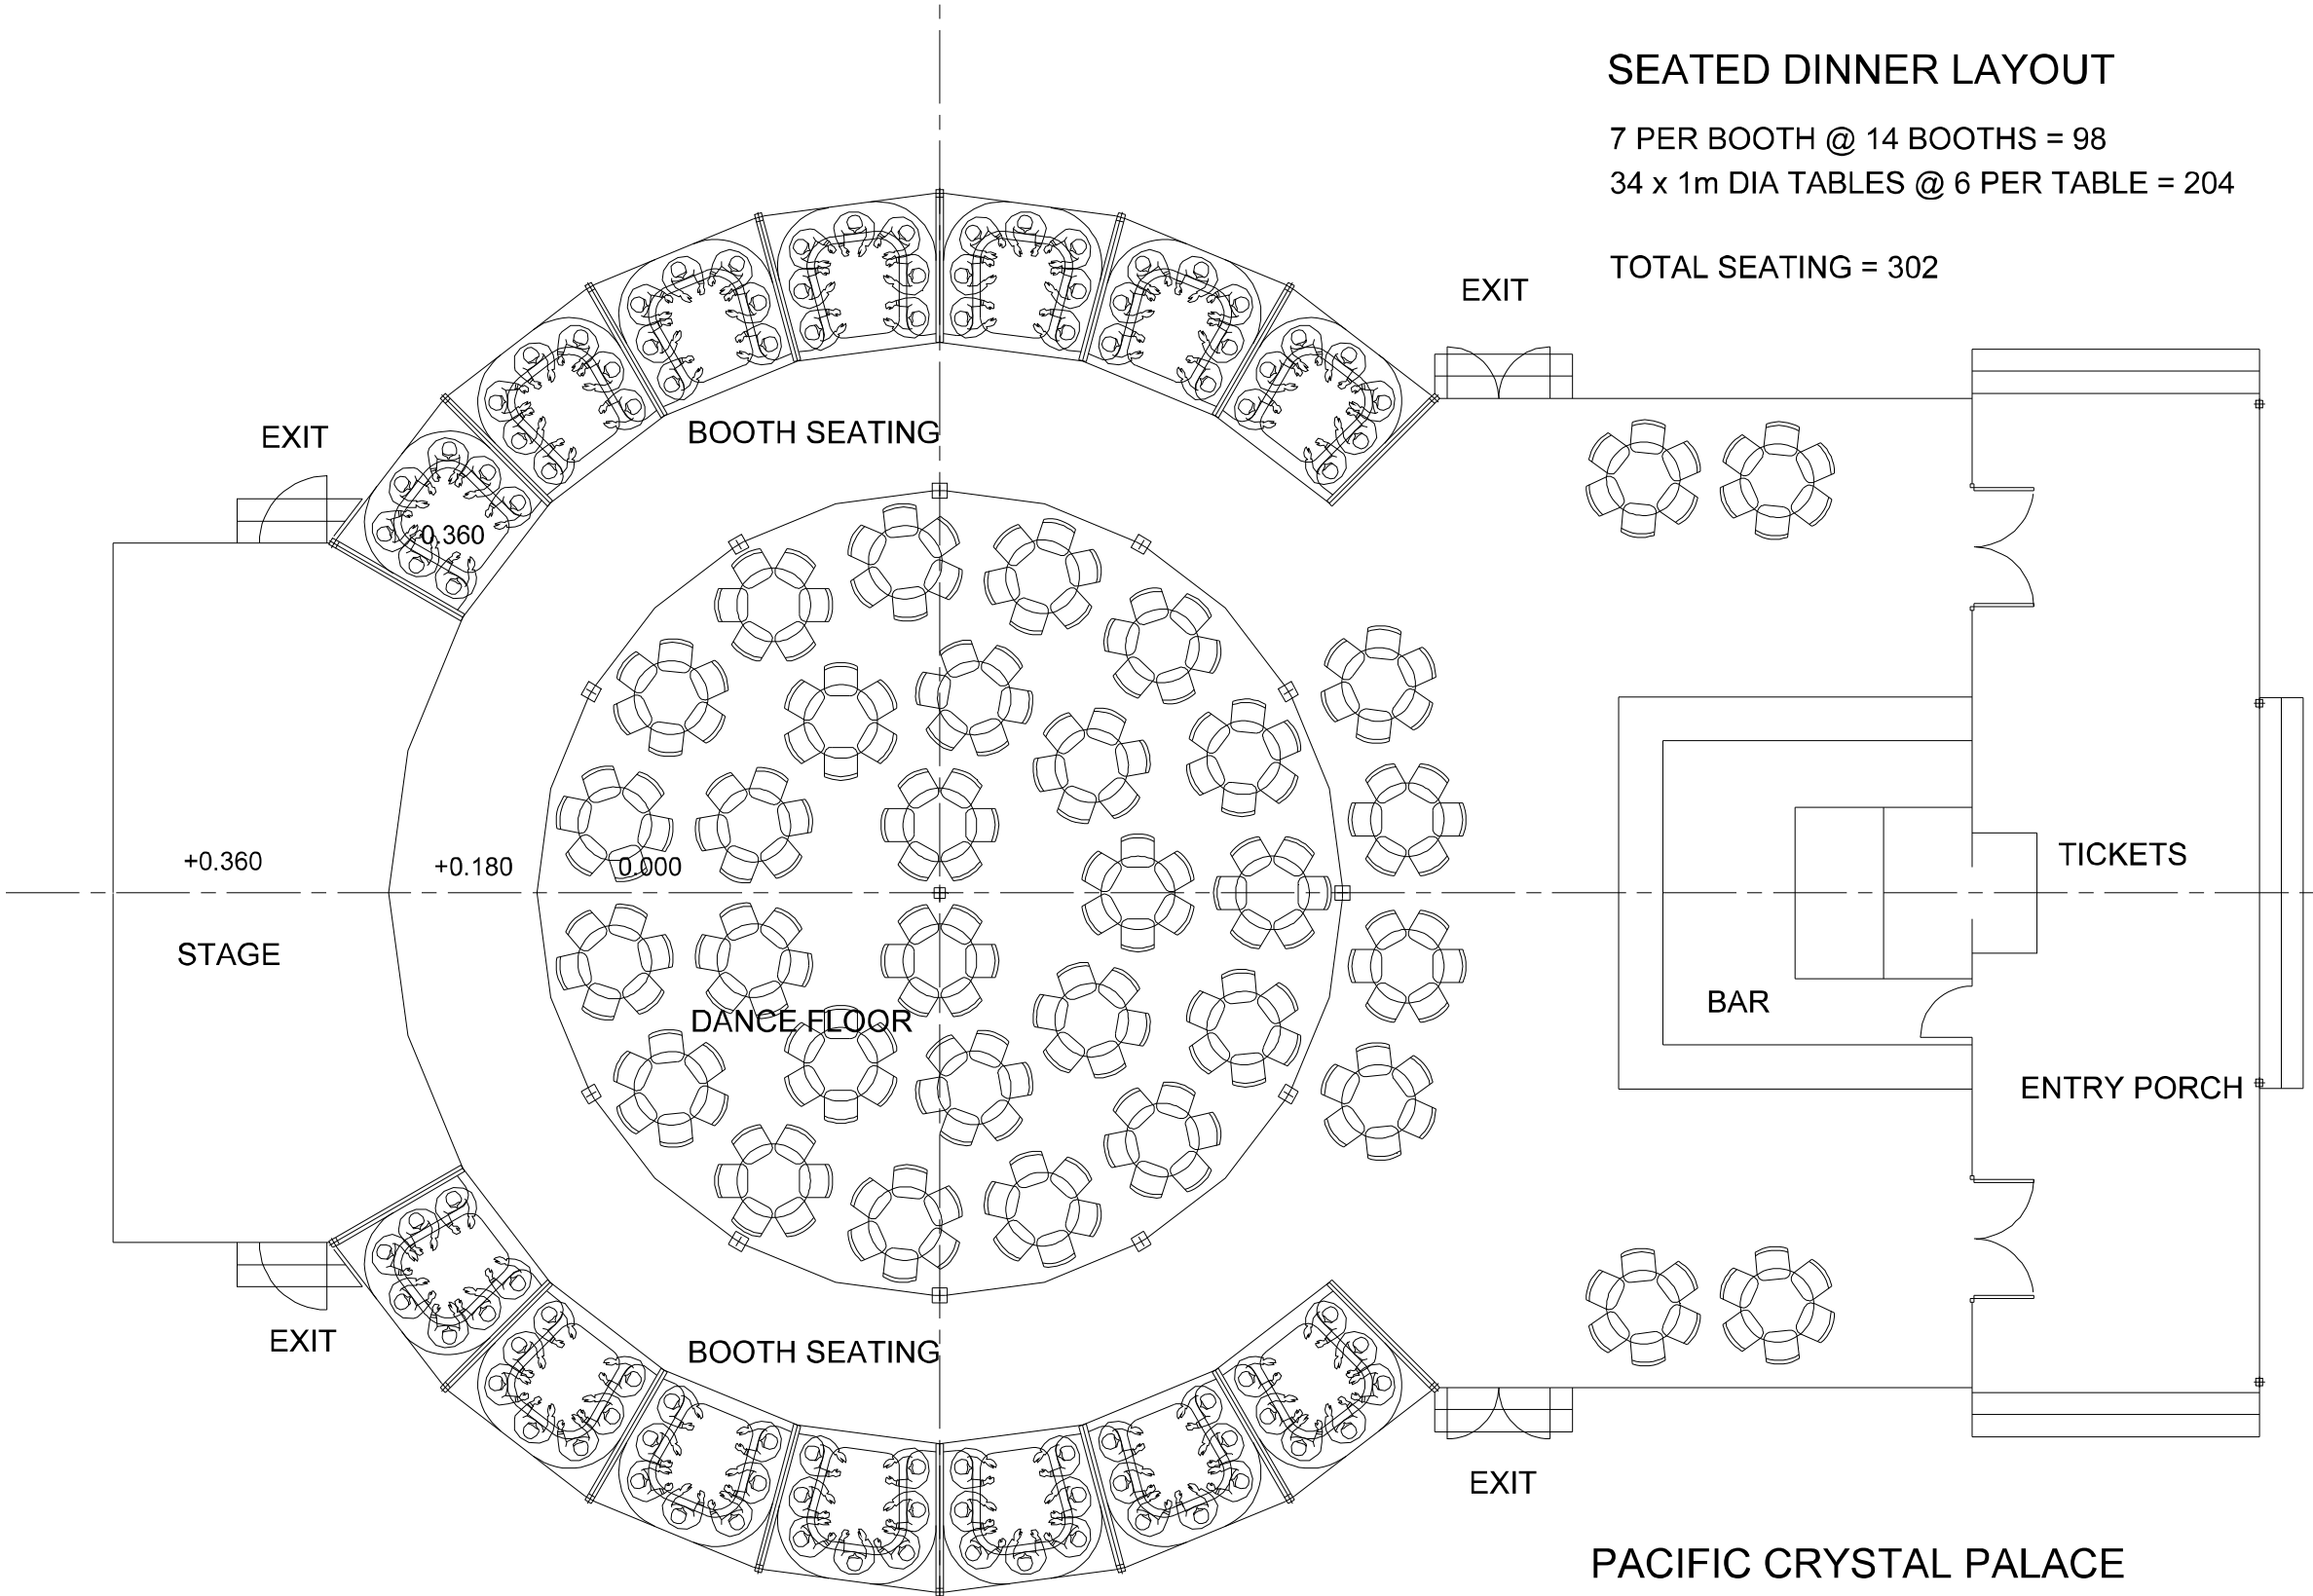

SEATED DINNER LAYOUT

7 PER BOOTH @ 14 BOOTHS = 98
34 x 1m DIA TABLES @ 6 PER TABLE = 204

TOTAL SEATING = 302

PACIFIC CRYSTAL PALACE

WWW.VENUEWEB.CO.NZ 03/05