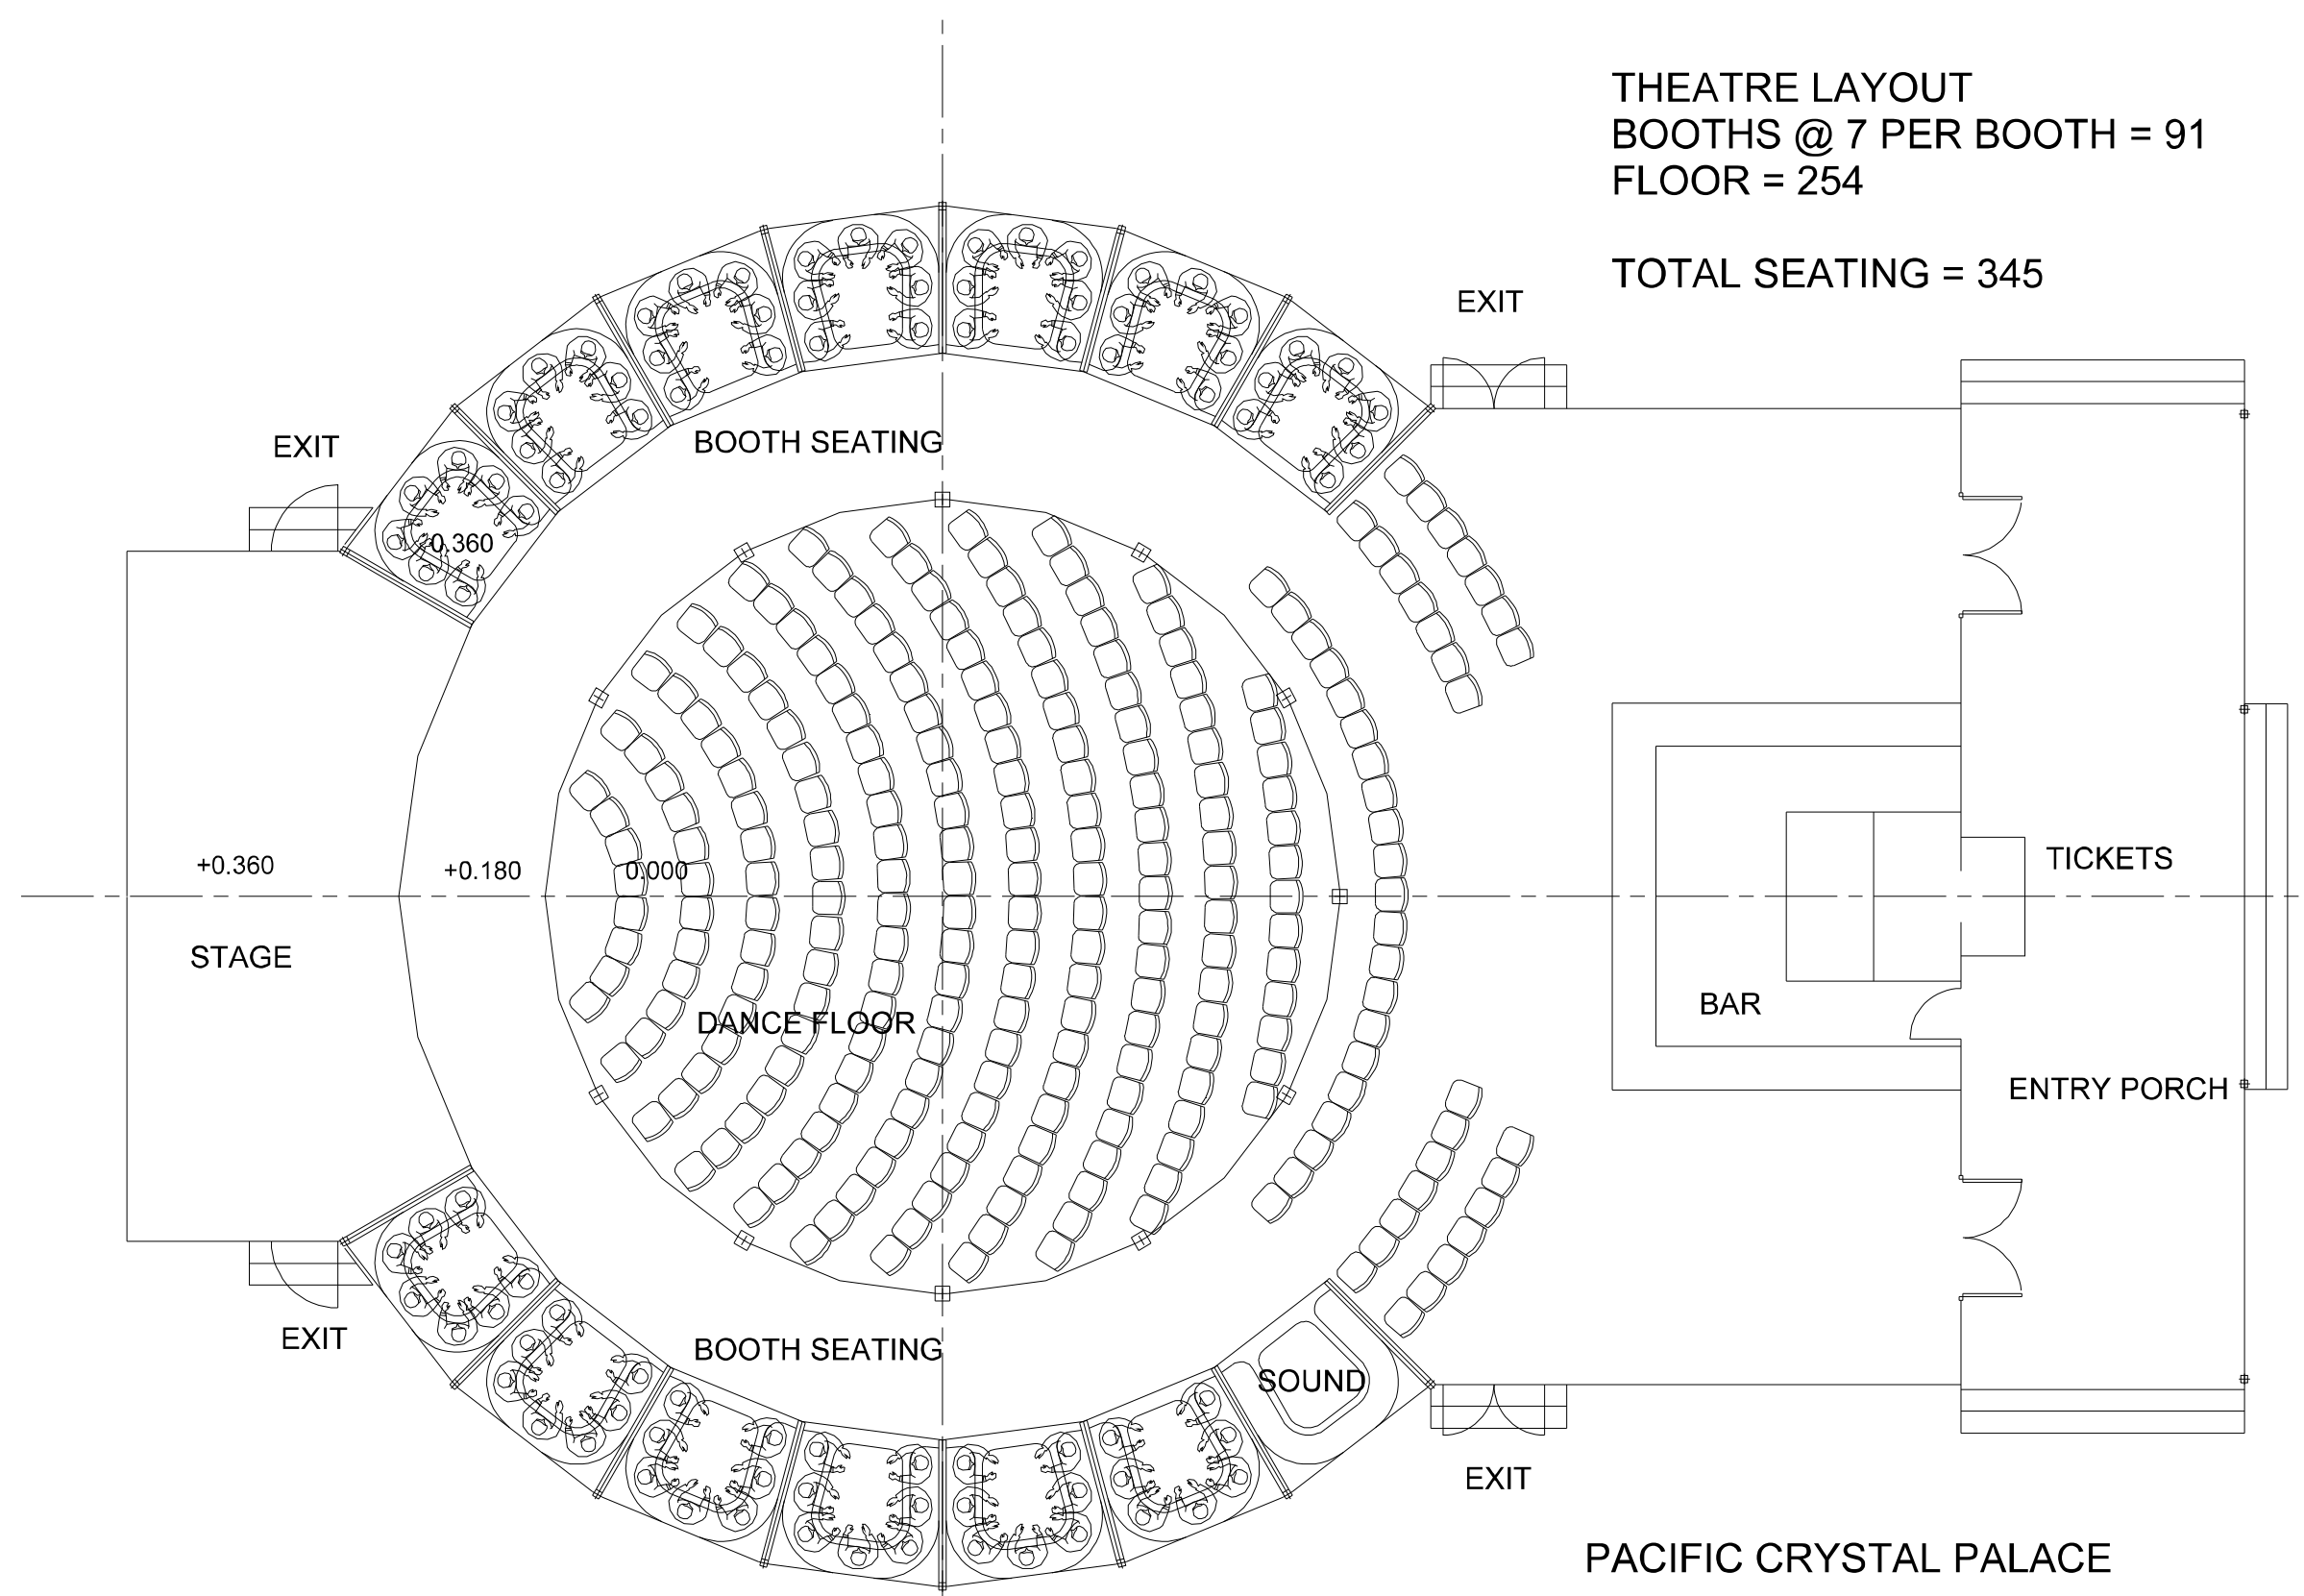

THEATRE LAYOUT
BOOTHS @ 7 PER BOOTH = 91
FLOOR = 254

TOTAL SEATING = 345

PACIFIC CRYSTAL PALACE

WWW.VENUEWEB.CO.NZ 03/05