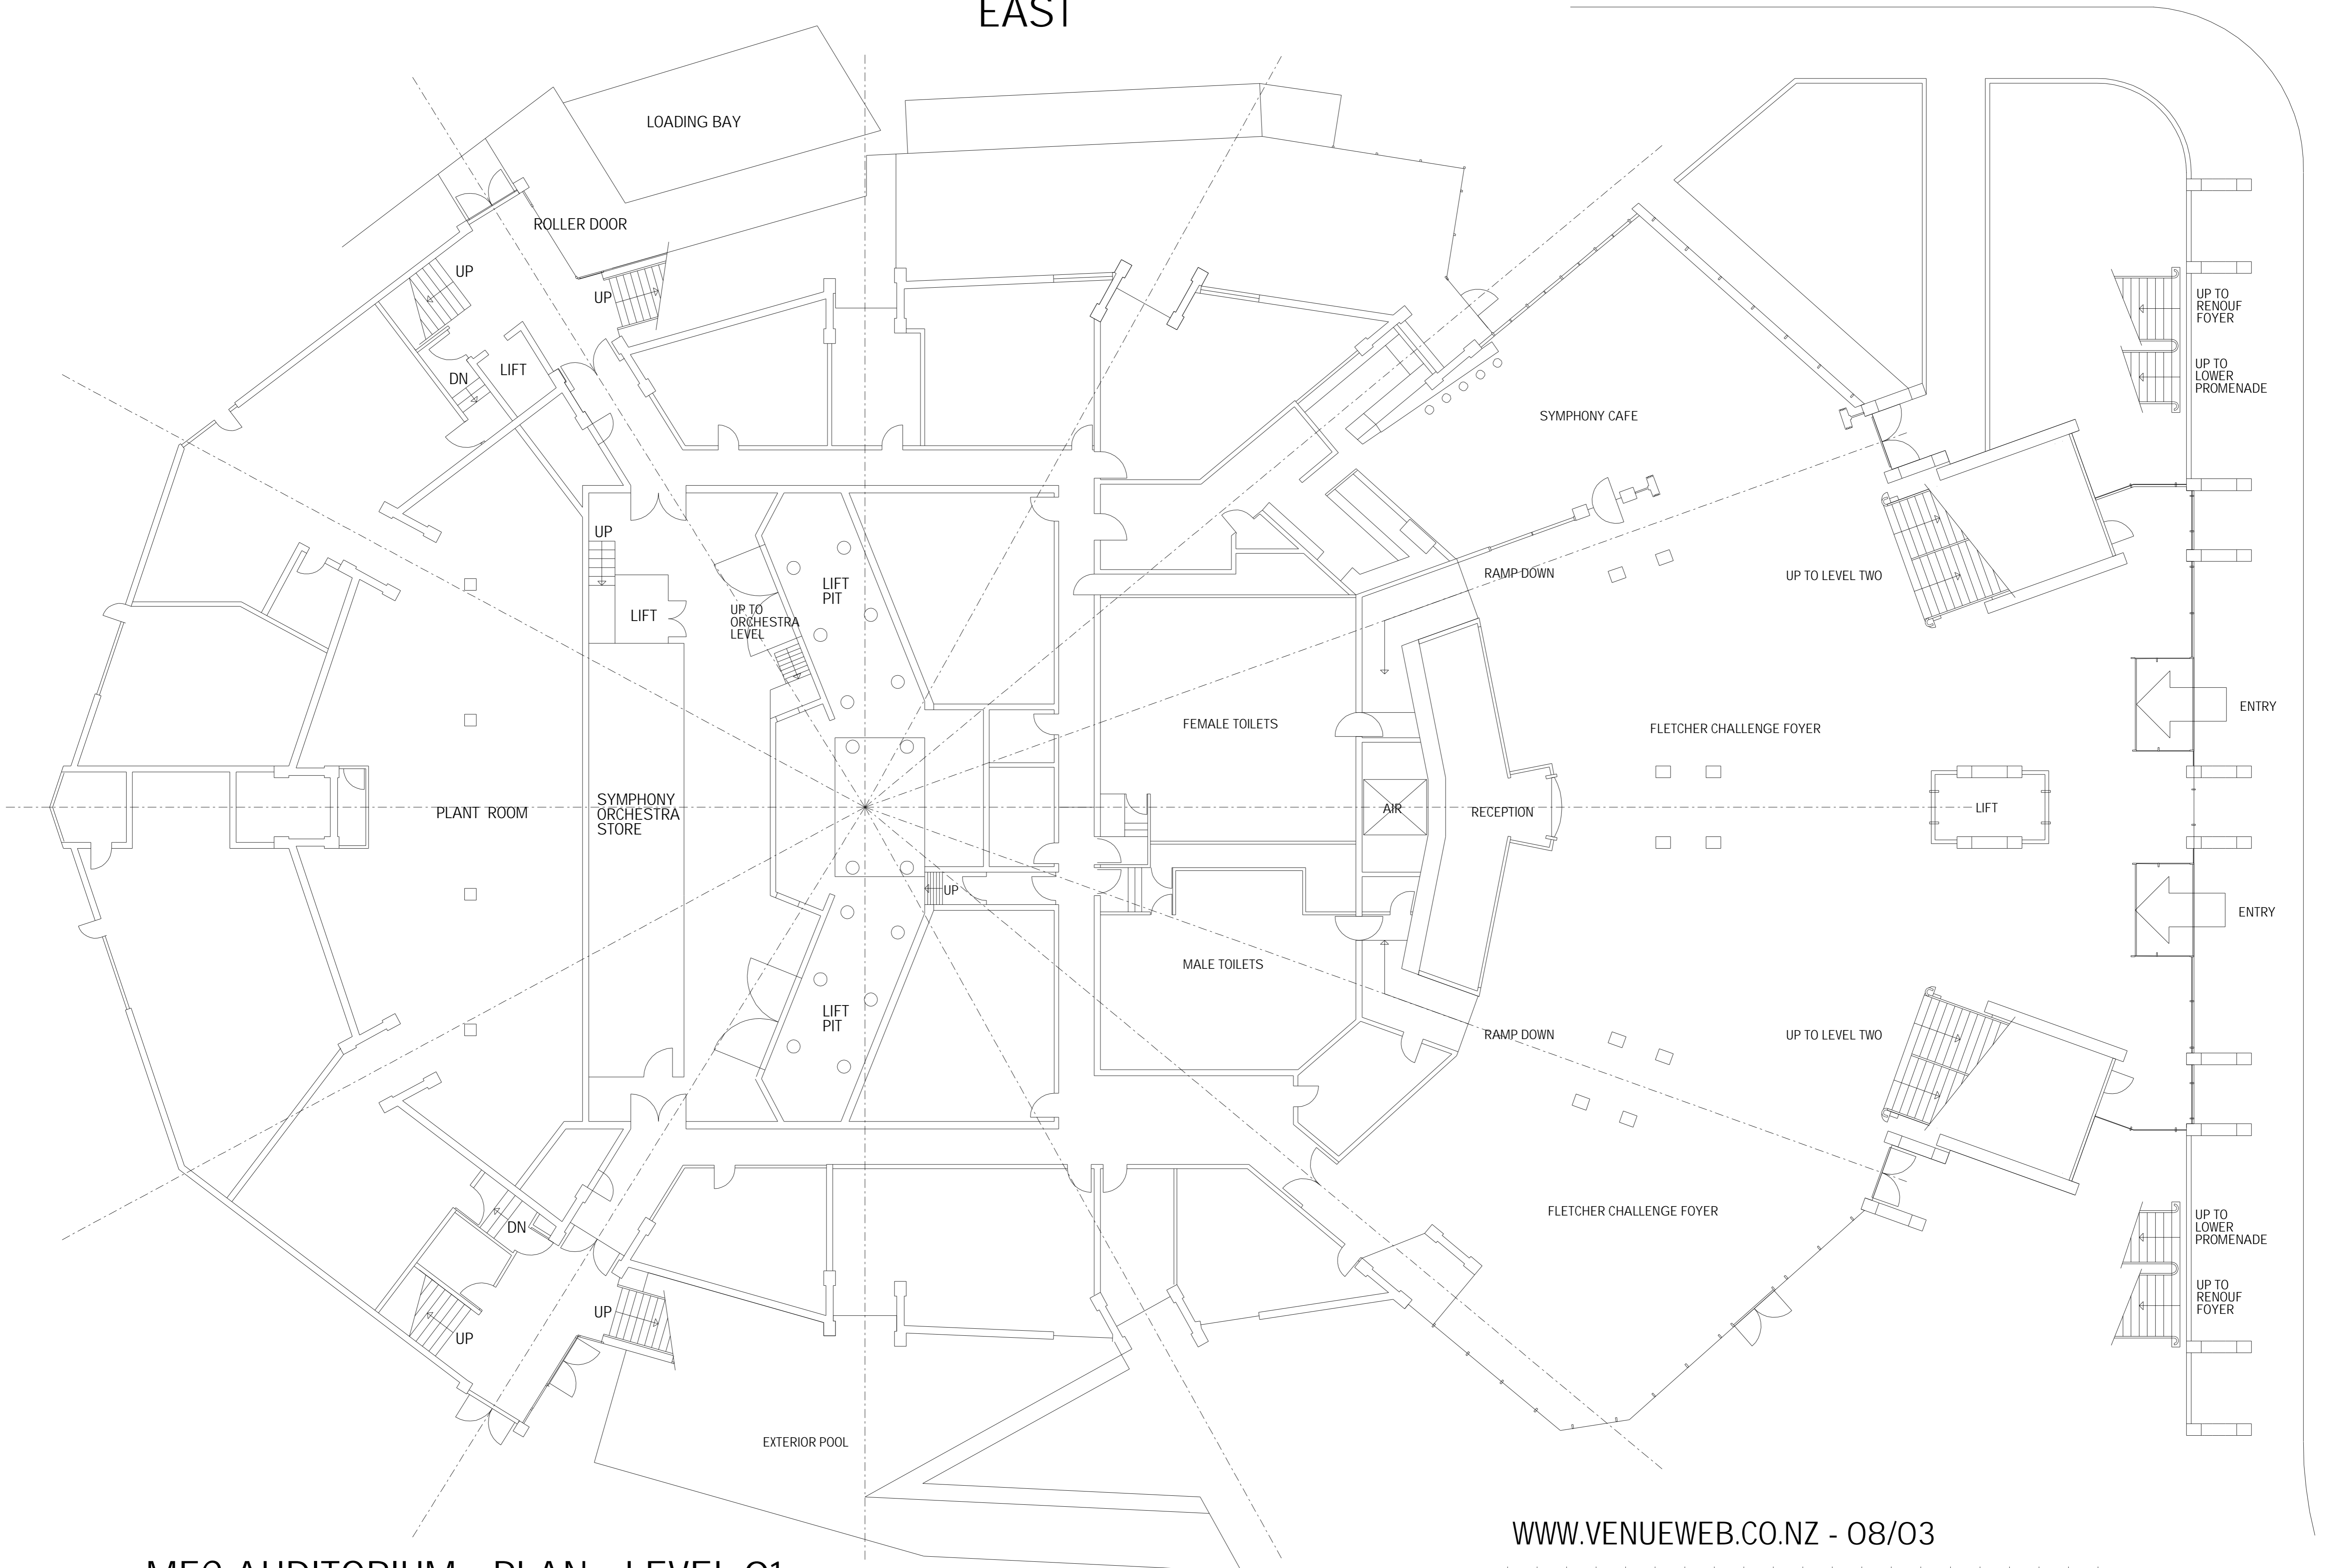

EAST

MFC AUDITORIUM - PLAN - LEVEL 01  
 WELLINGTON CONVENTION CENTRE

WEST

WWW.VENUEWEB.CO.NZ - 08/03