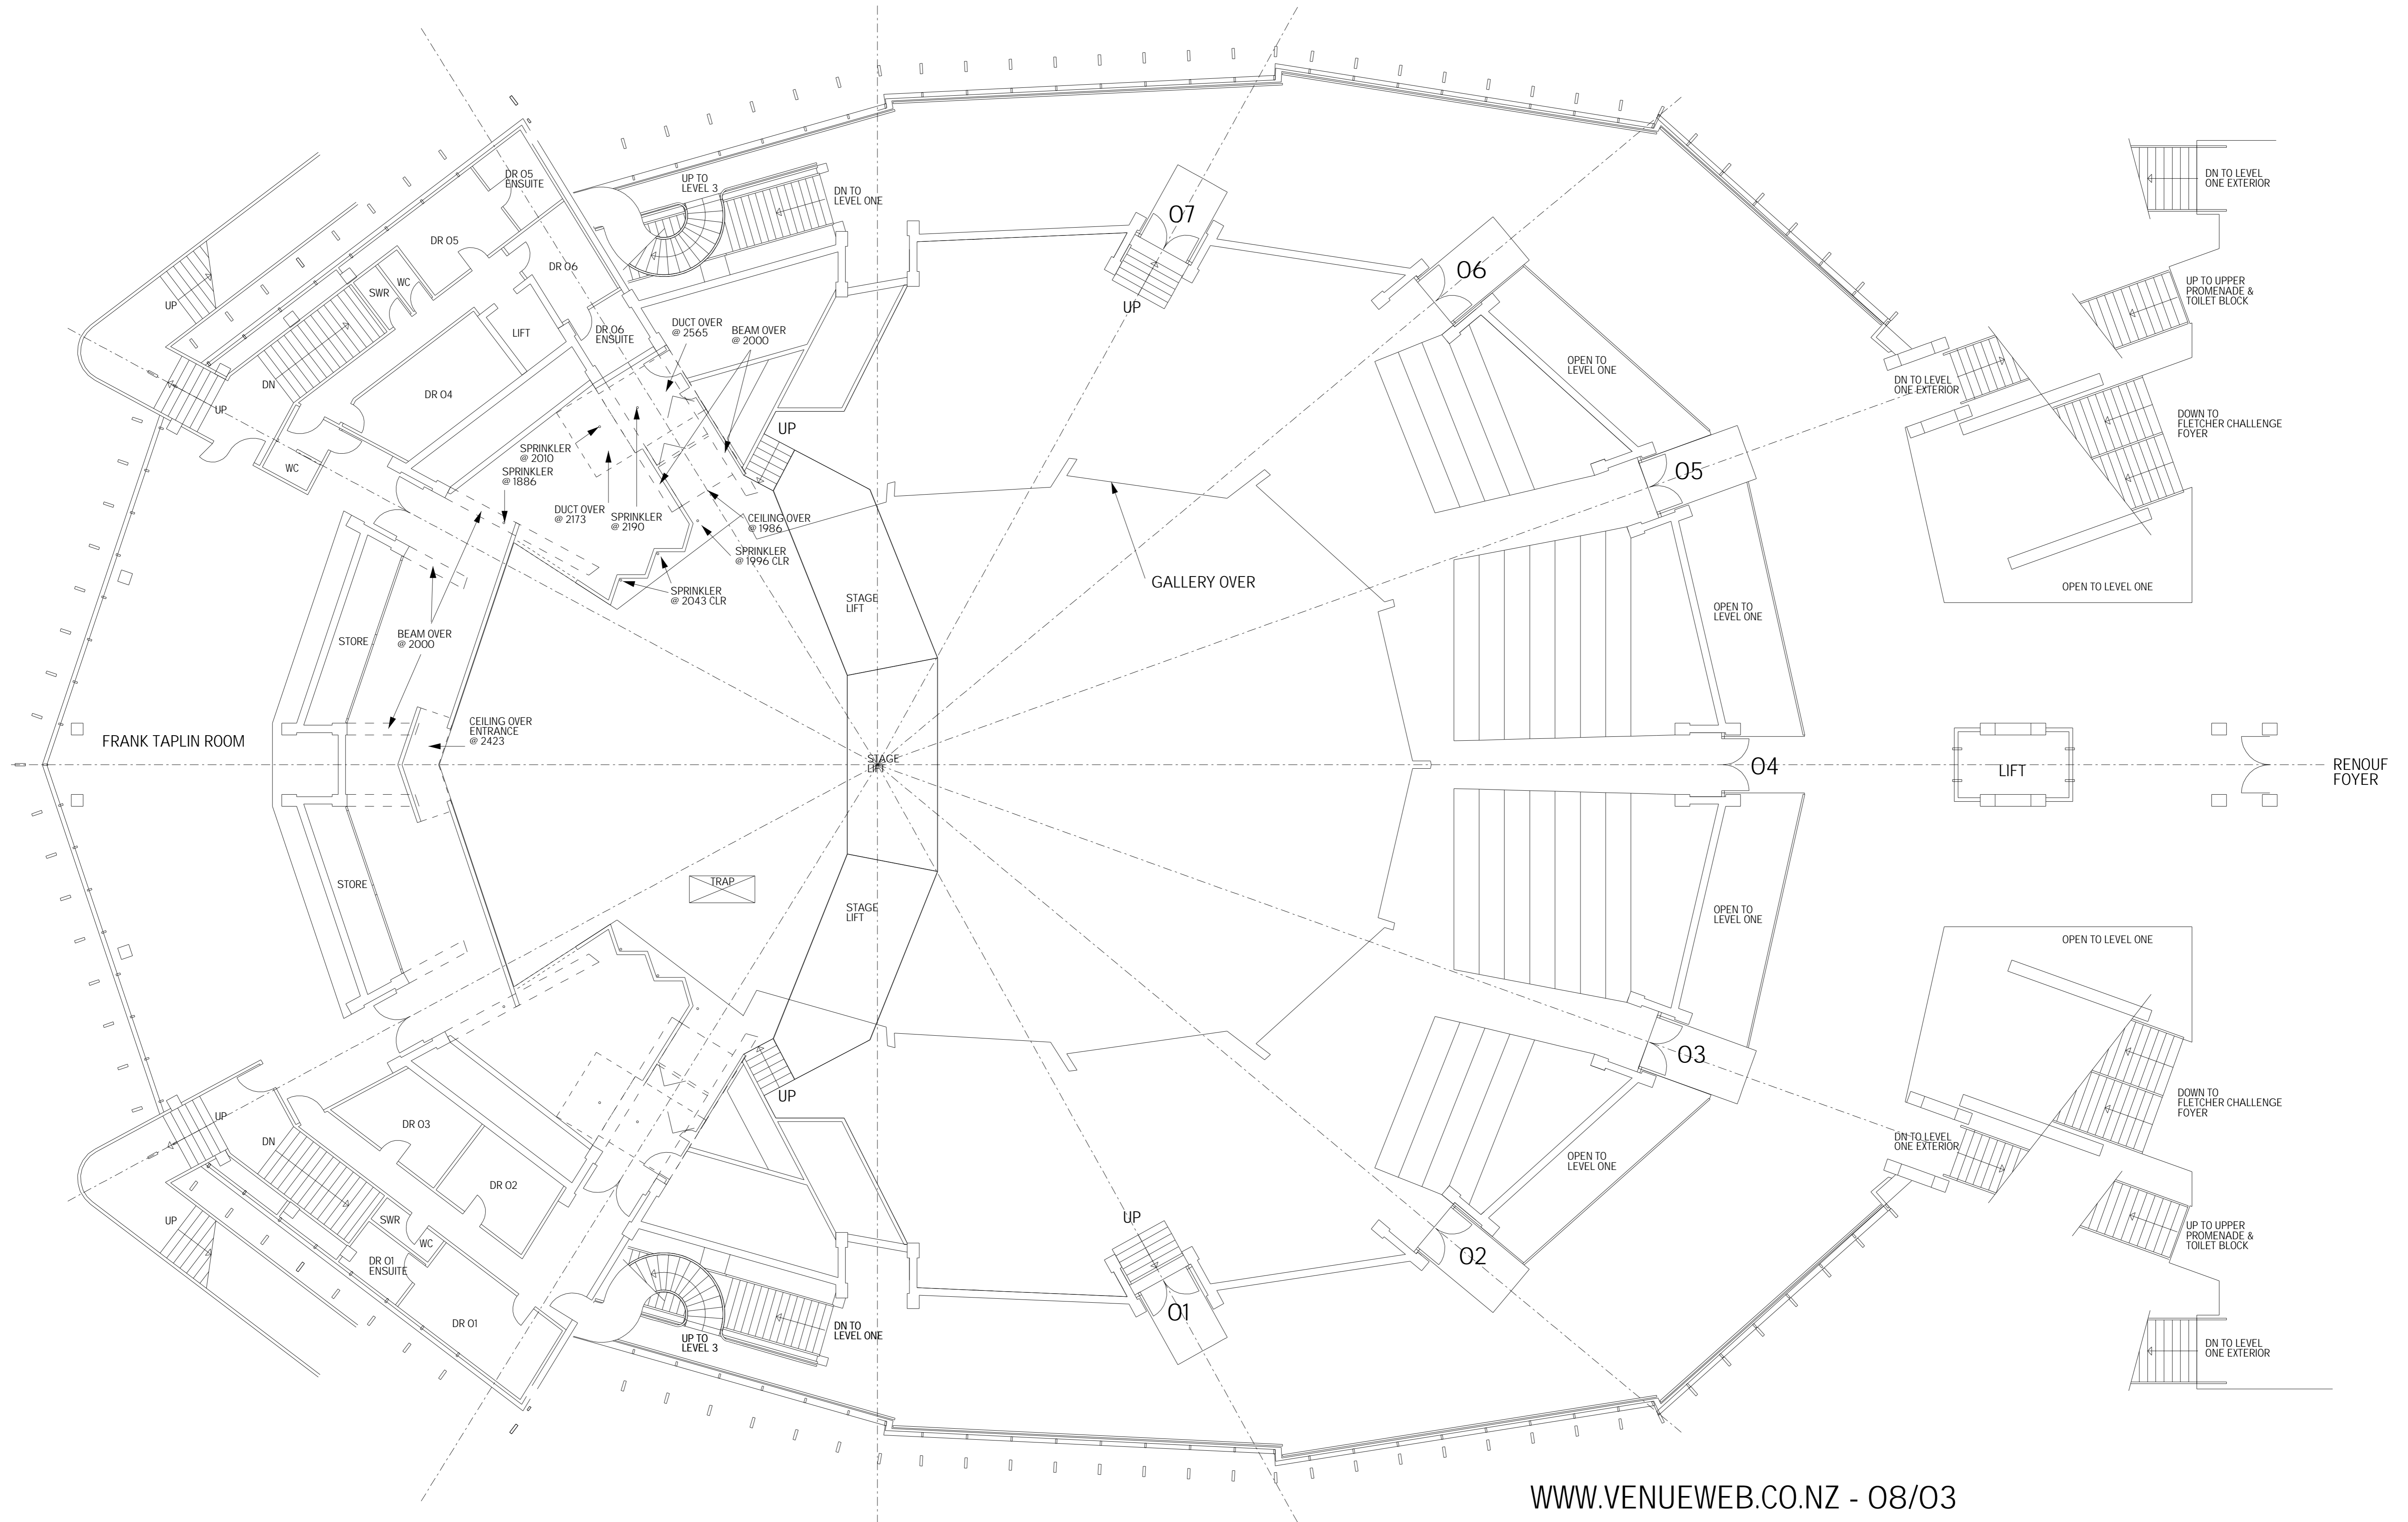

EAST

MFC AUDITORIUM - PLAN - LEVEL 02
 WELLINGTON CONVENTION CENTRE

WWW.VENUEWEB.CO.NZ - 08/03

WEST