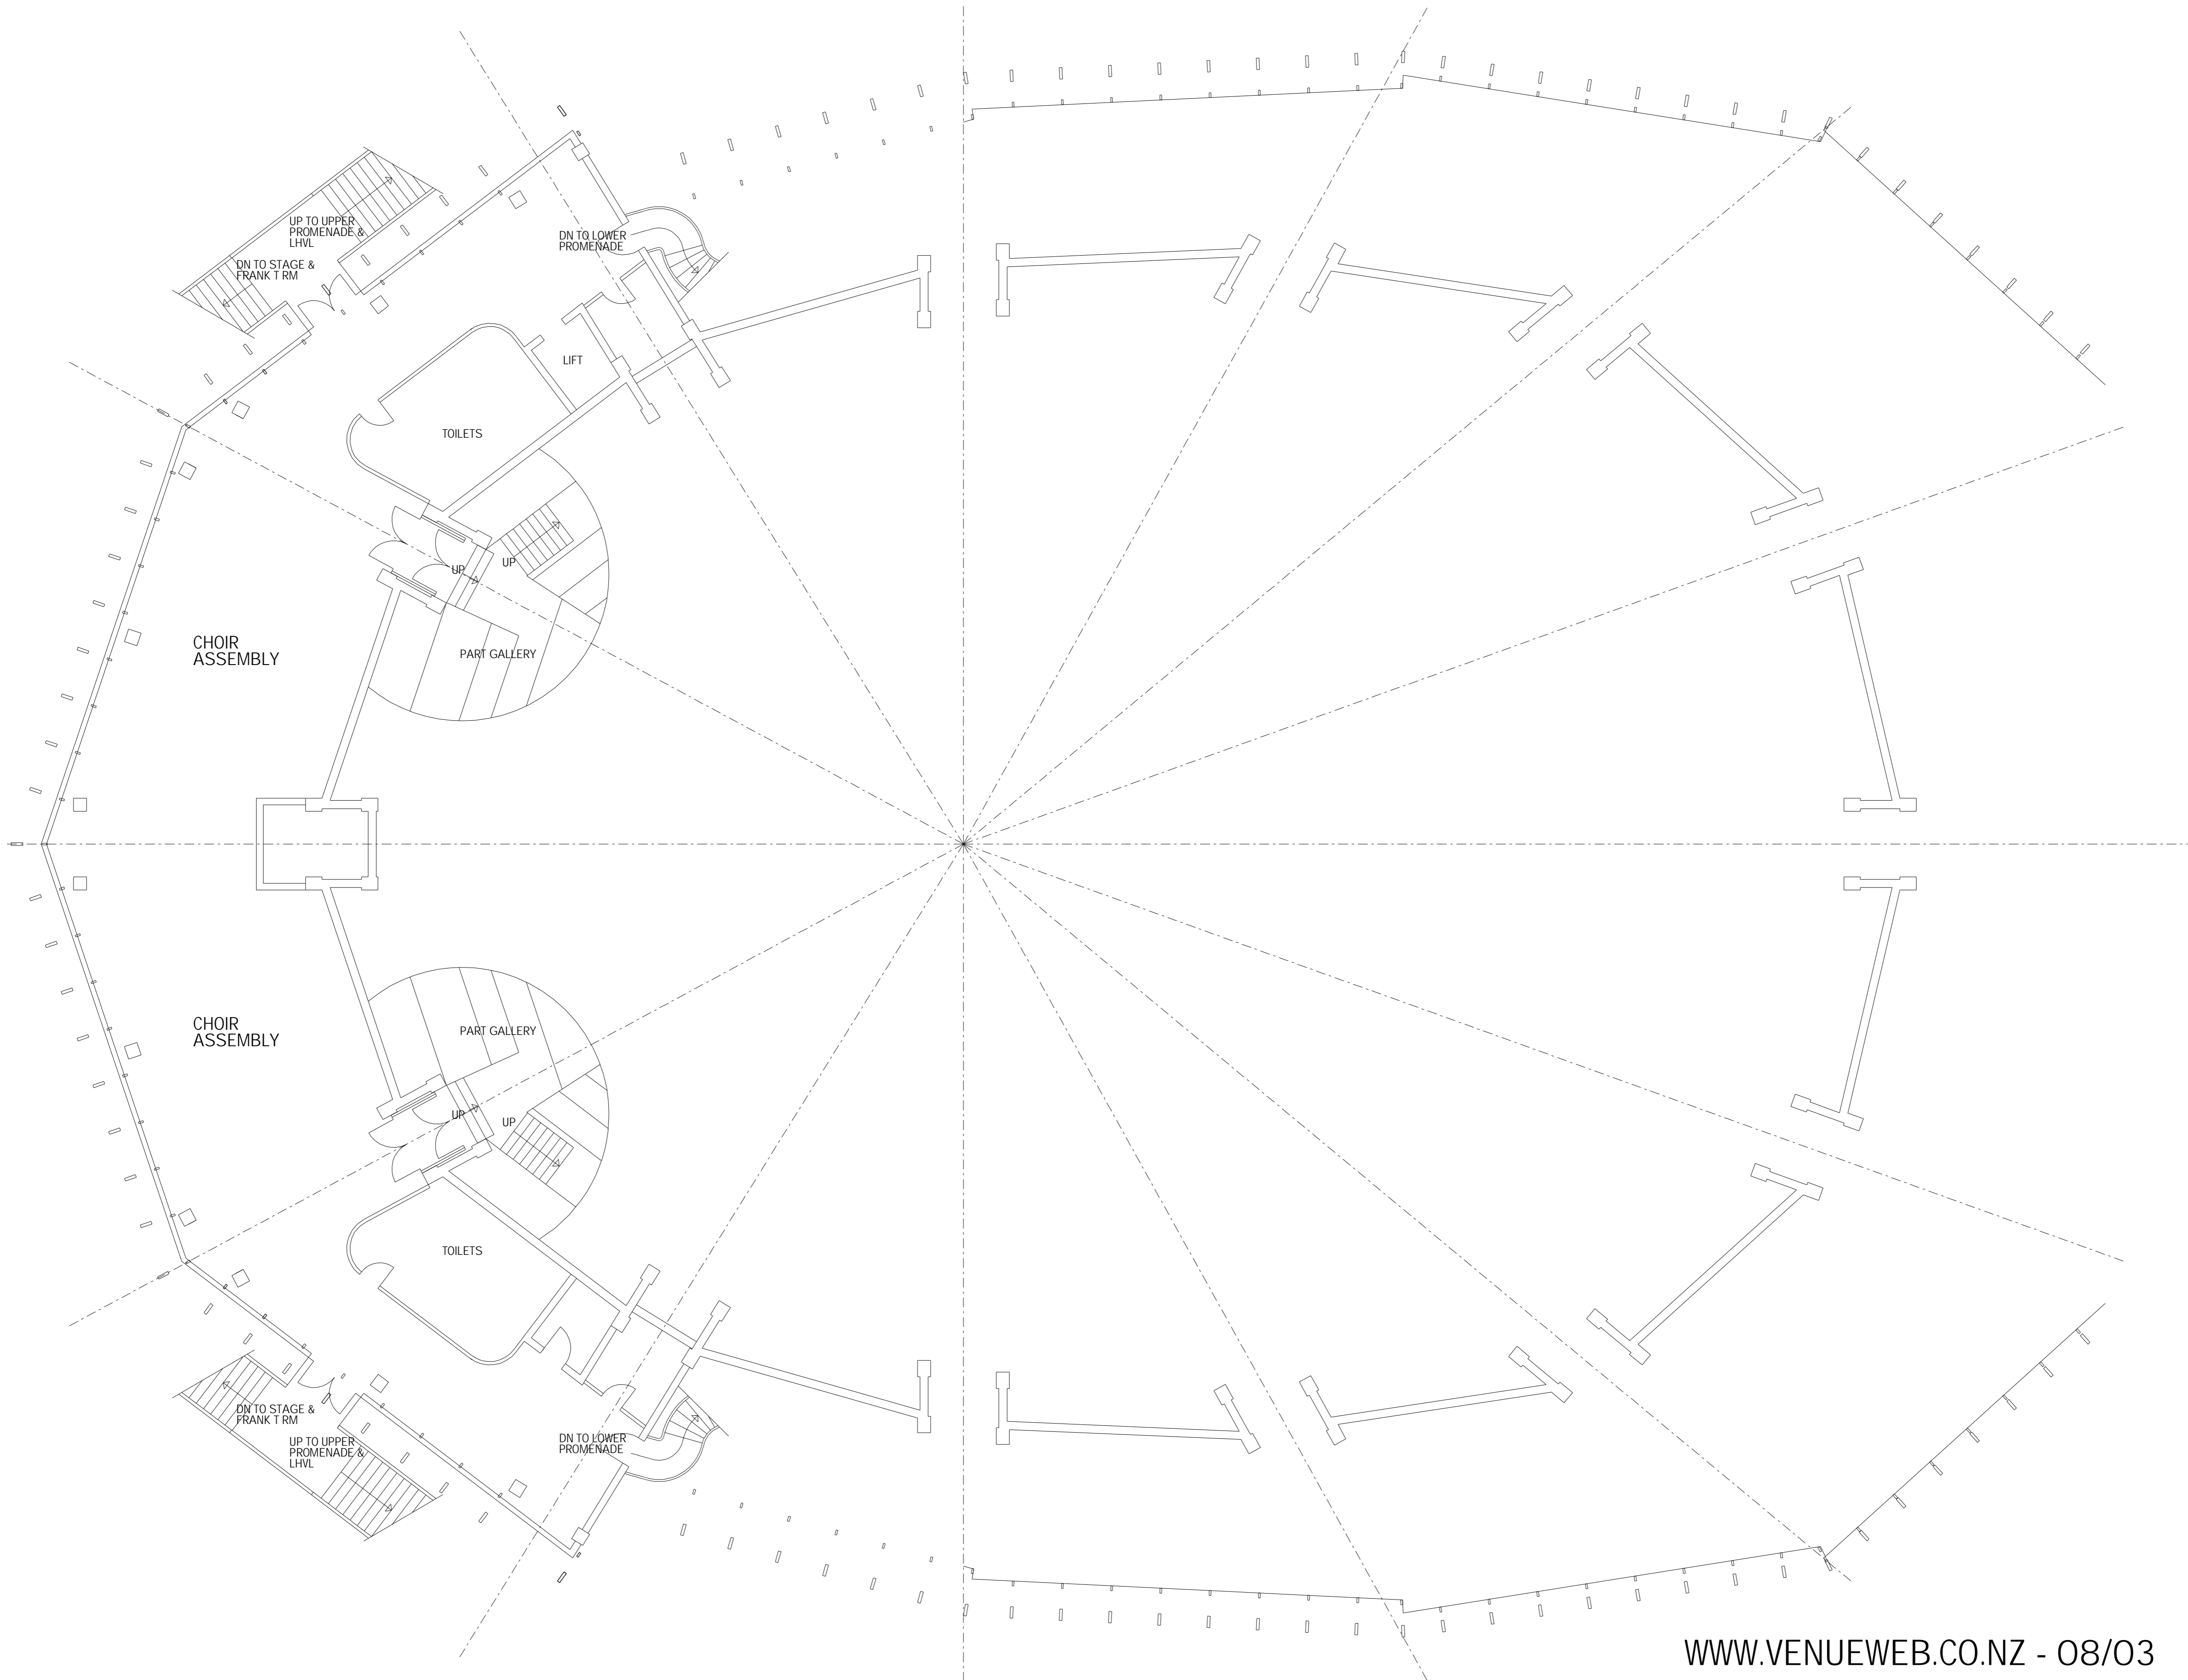

EAST

MFC AUDITORIUM - PLAN - LEVEL 03  
 WELLINGTON CONVENTION CENTRE

WEST

WWW.VENUEWEB.CO.NZ - 08/03