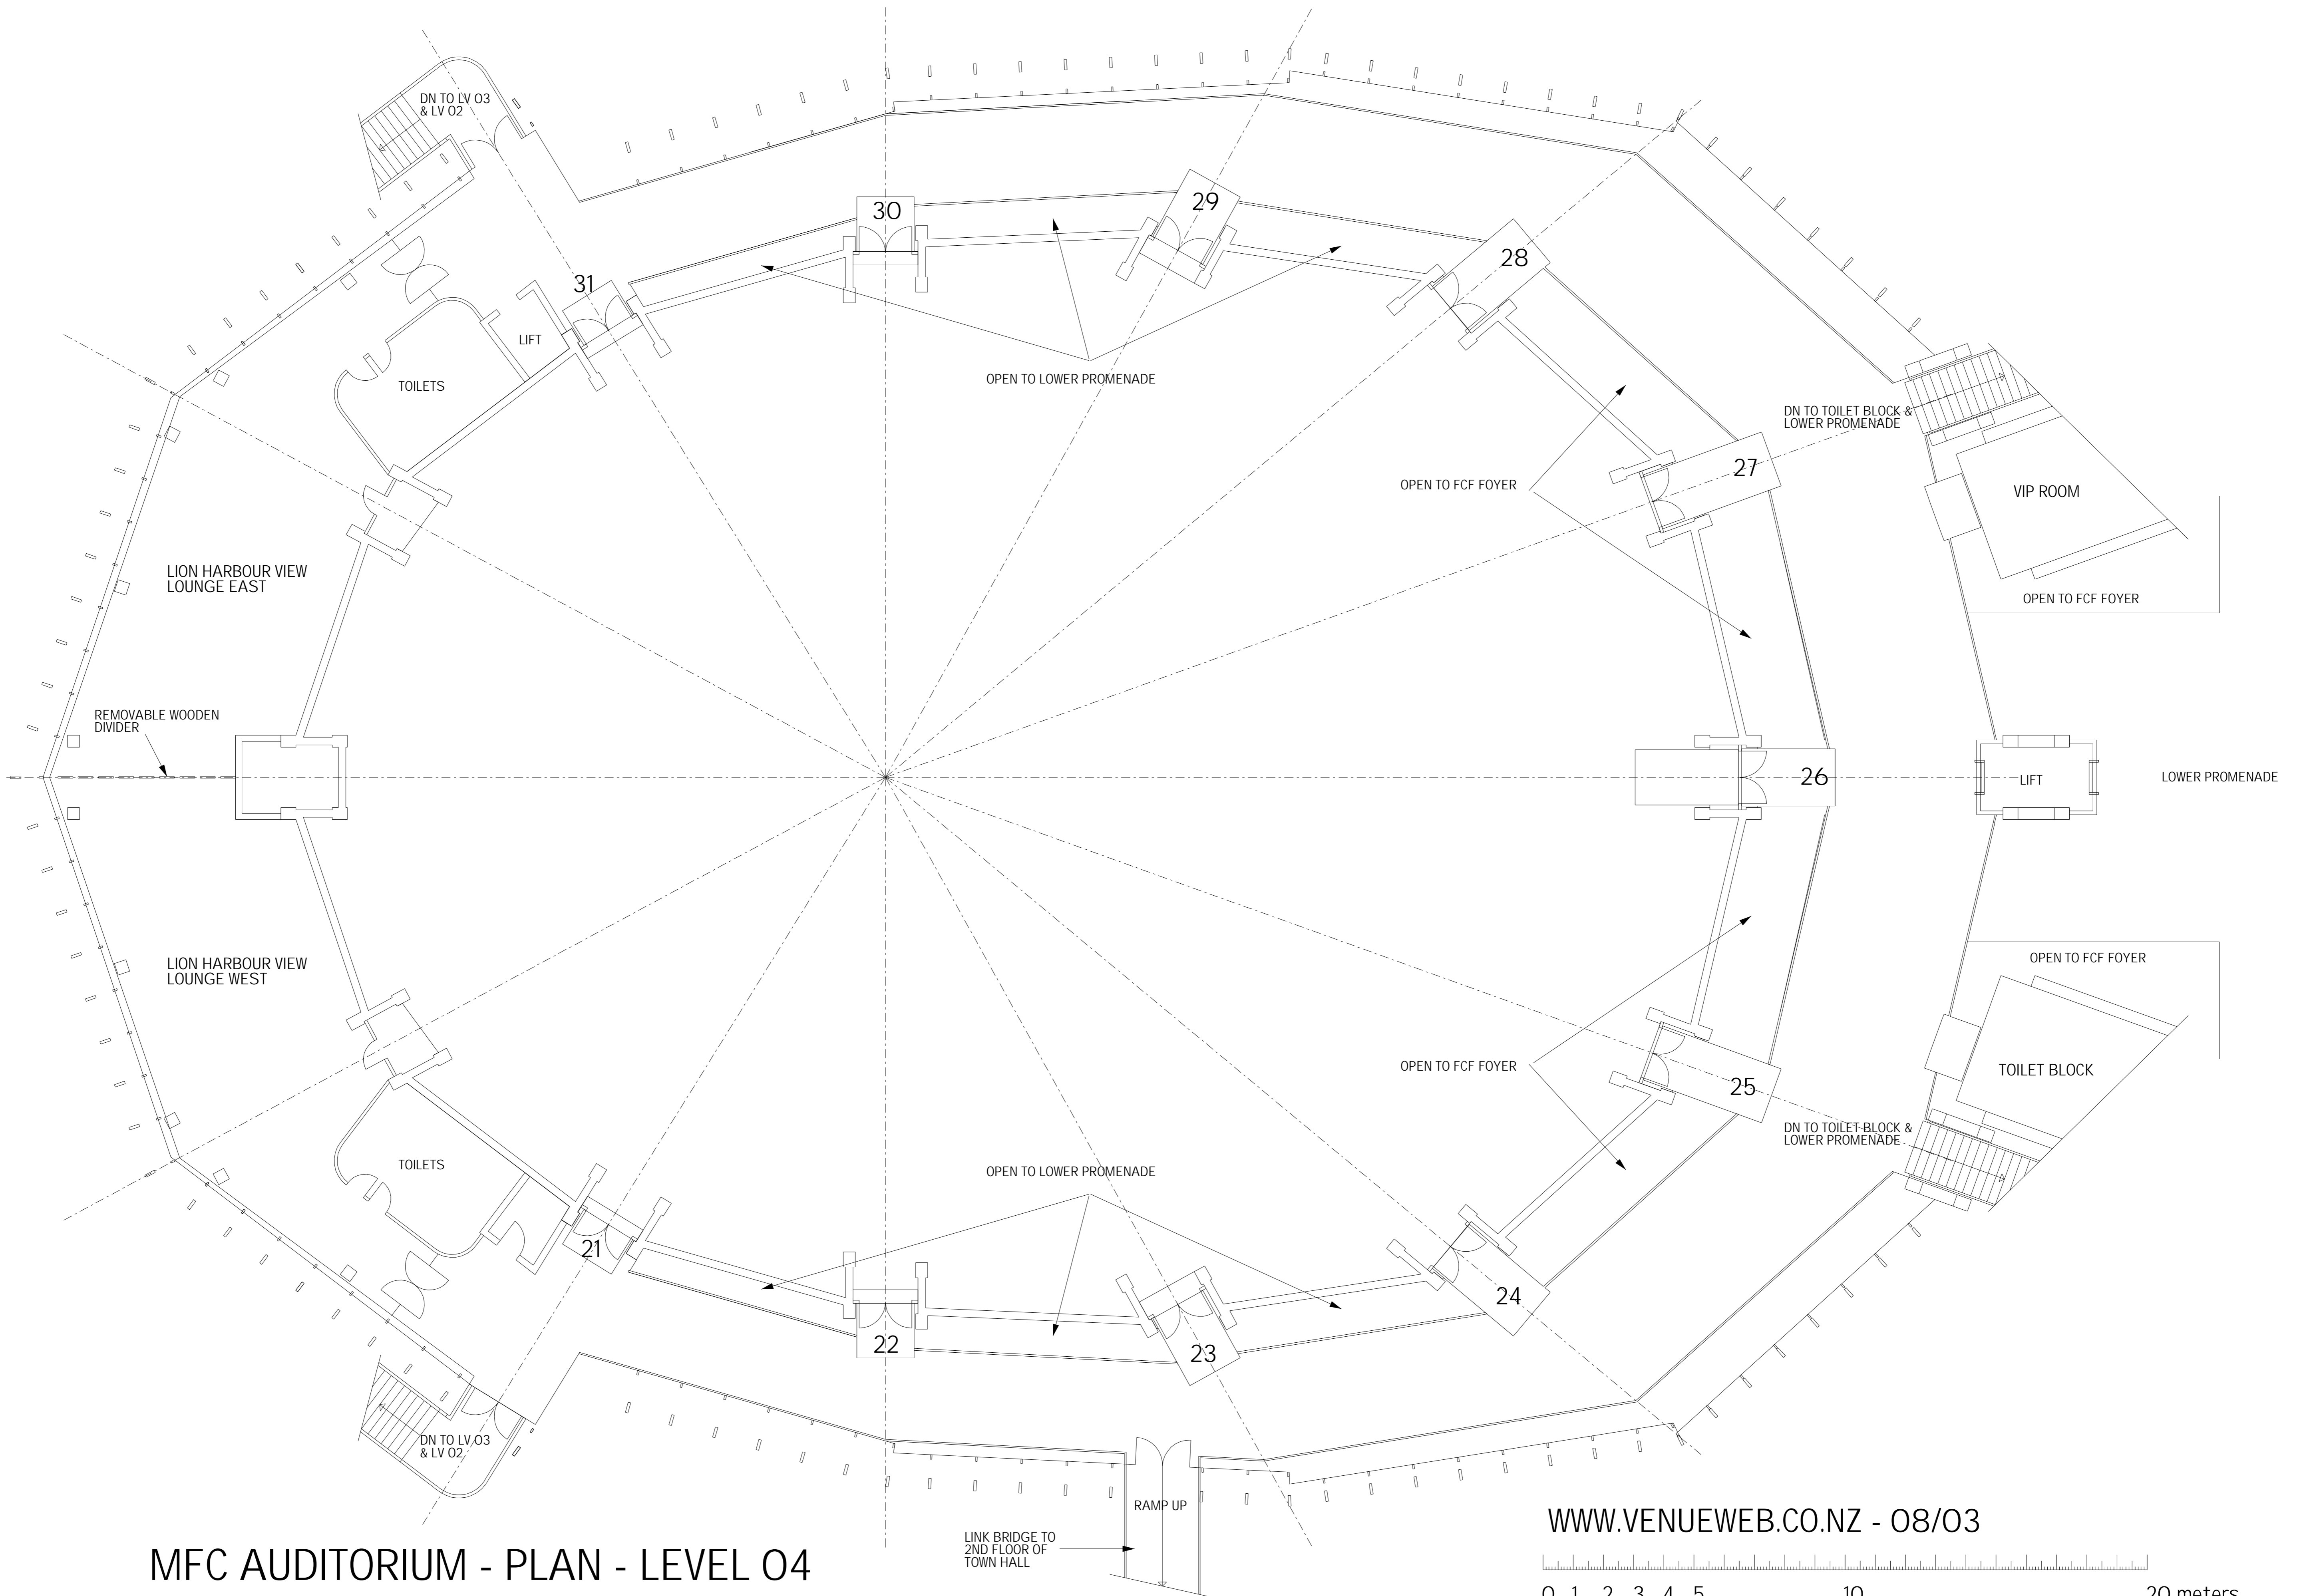

EAST

MFC AUDITORIUM - PLAN - LEVEL 04
WELLINGTON CONVENTION CENTRE

WEST

WWW.VENUEWEB.CO.NZ - 08/03