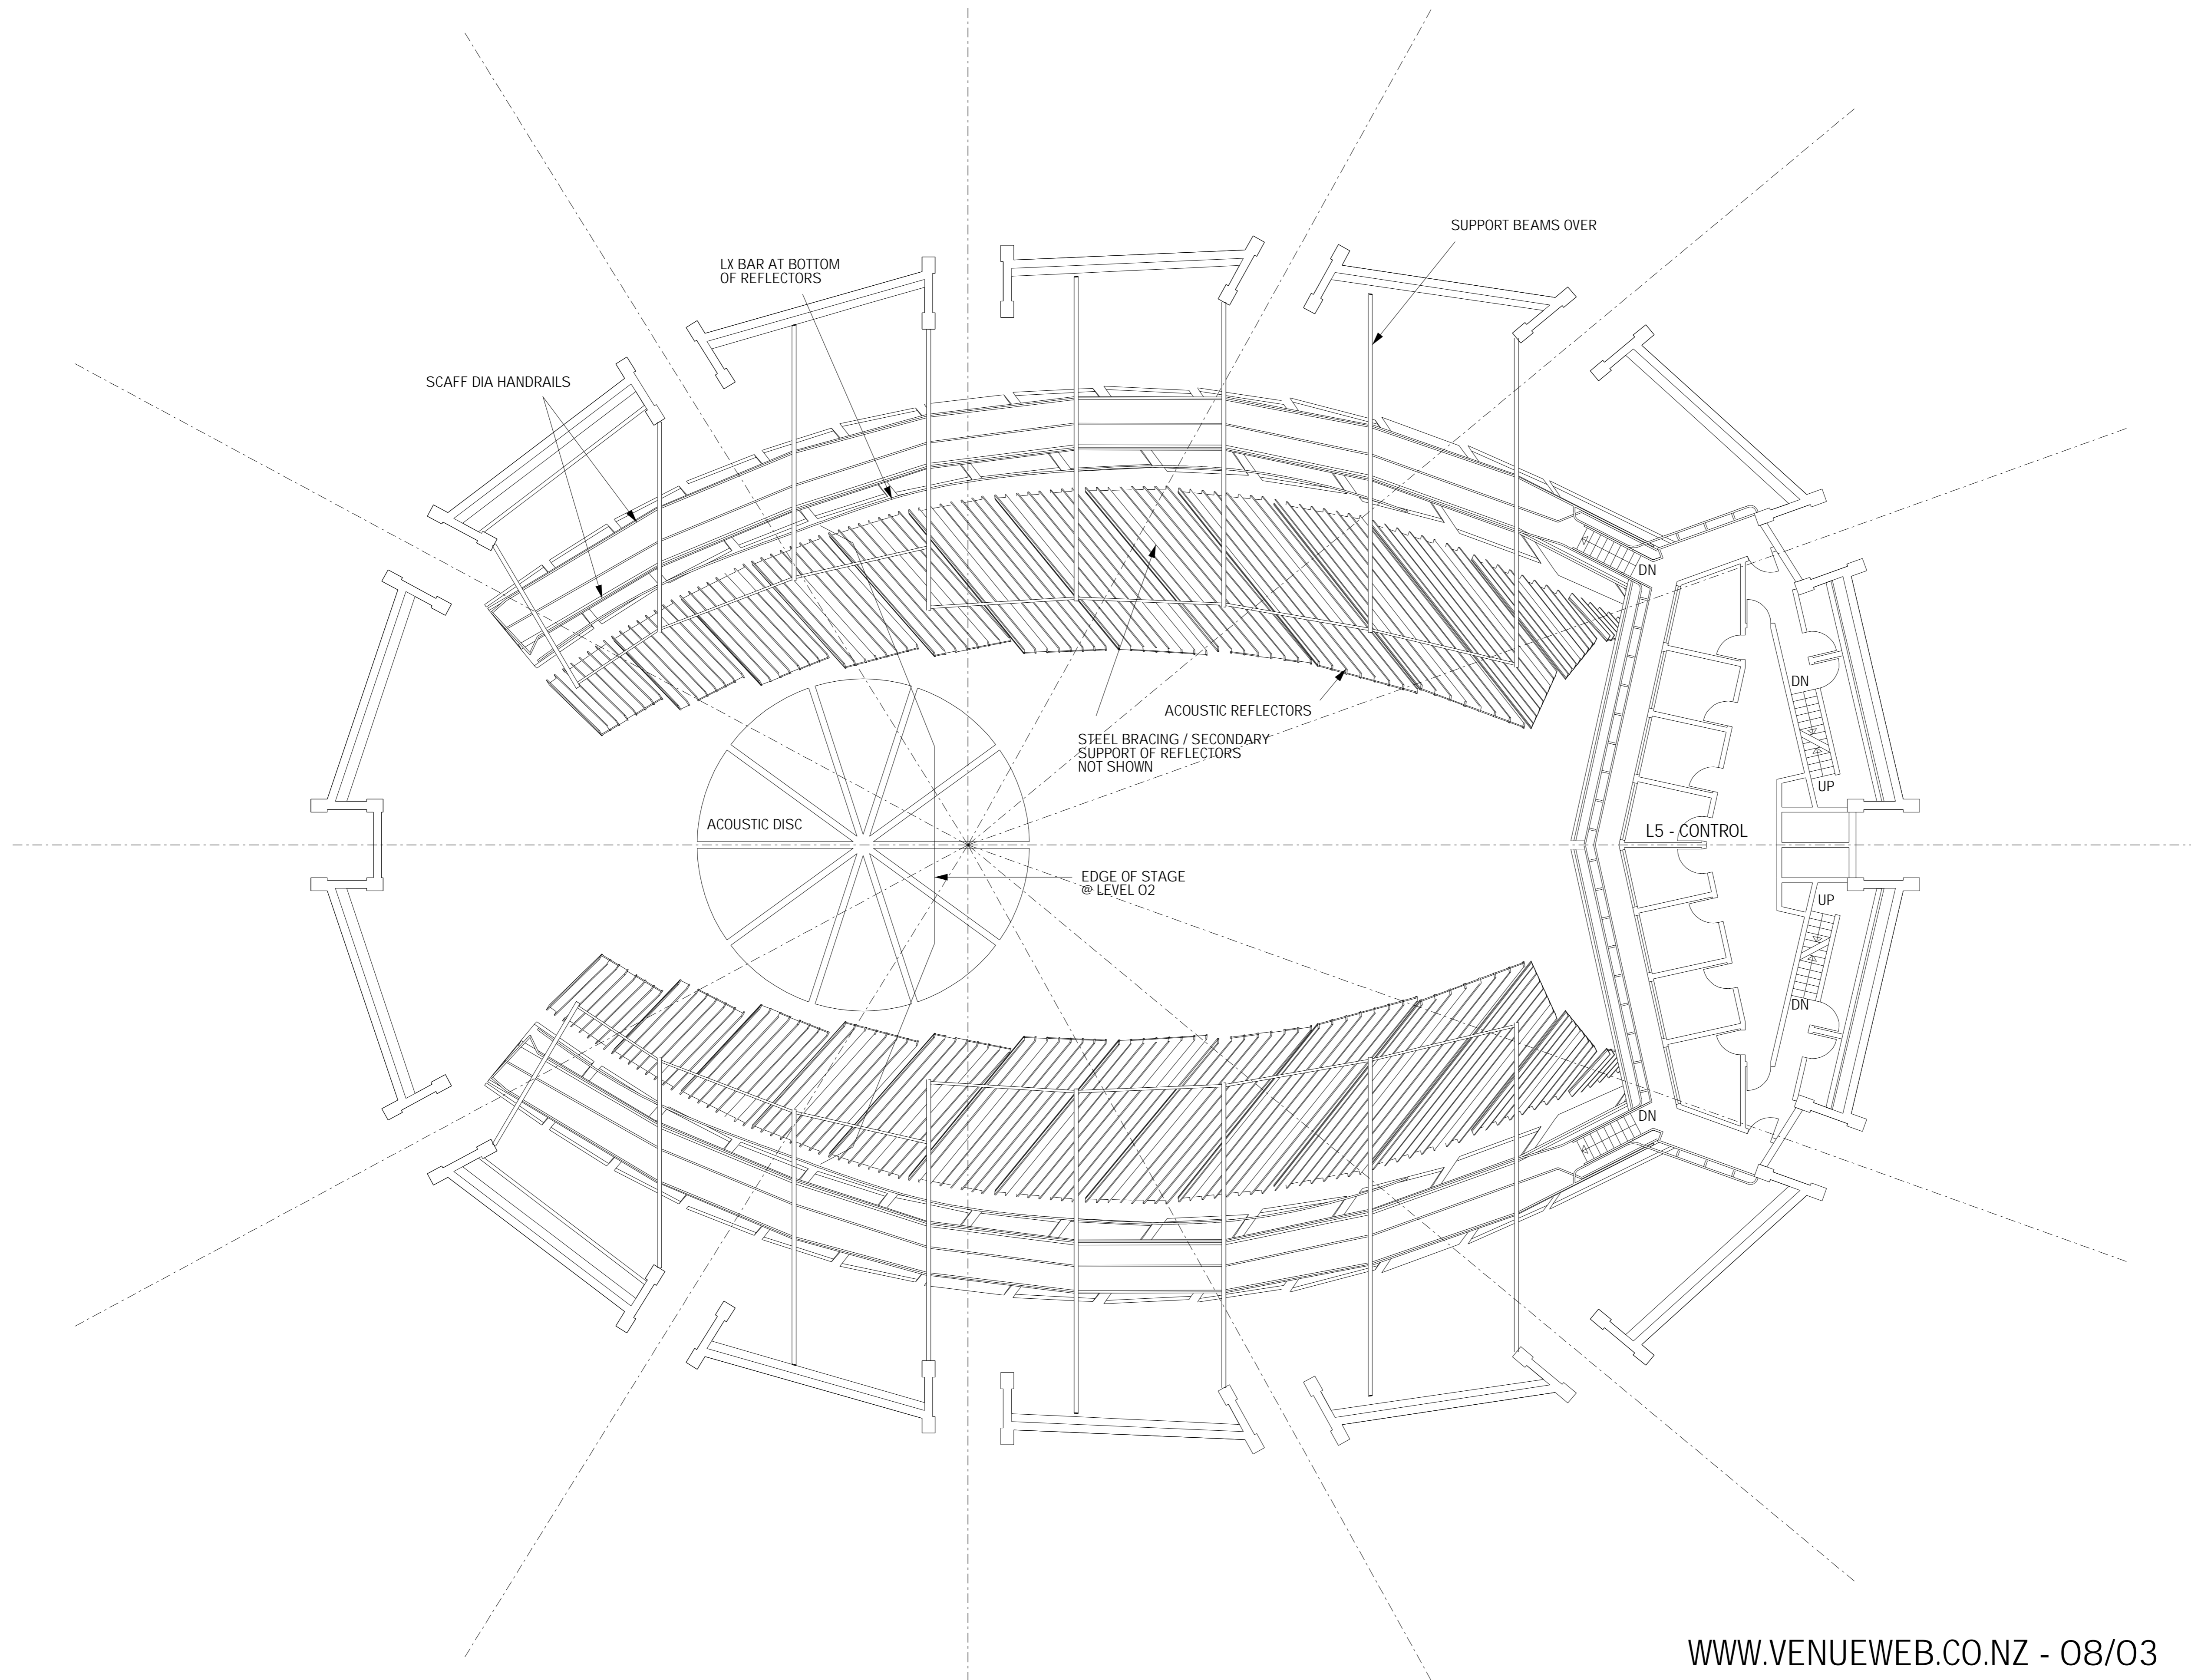

EAST

MFC AUDITORIUM - PLAN - LEVEL 05  
 WELLINGTON CONVENTION CENTRE

WEST

WWW.VENUEWEB.CO.NZ - 08/03