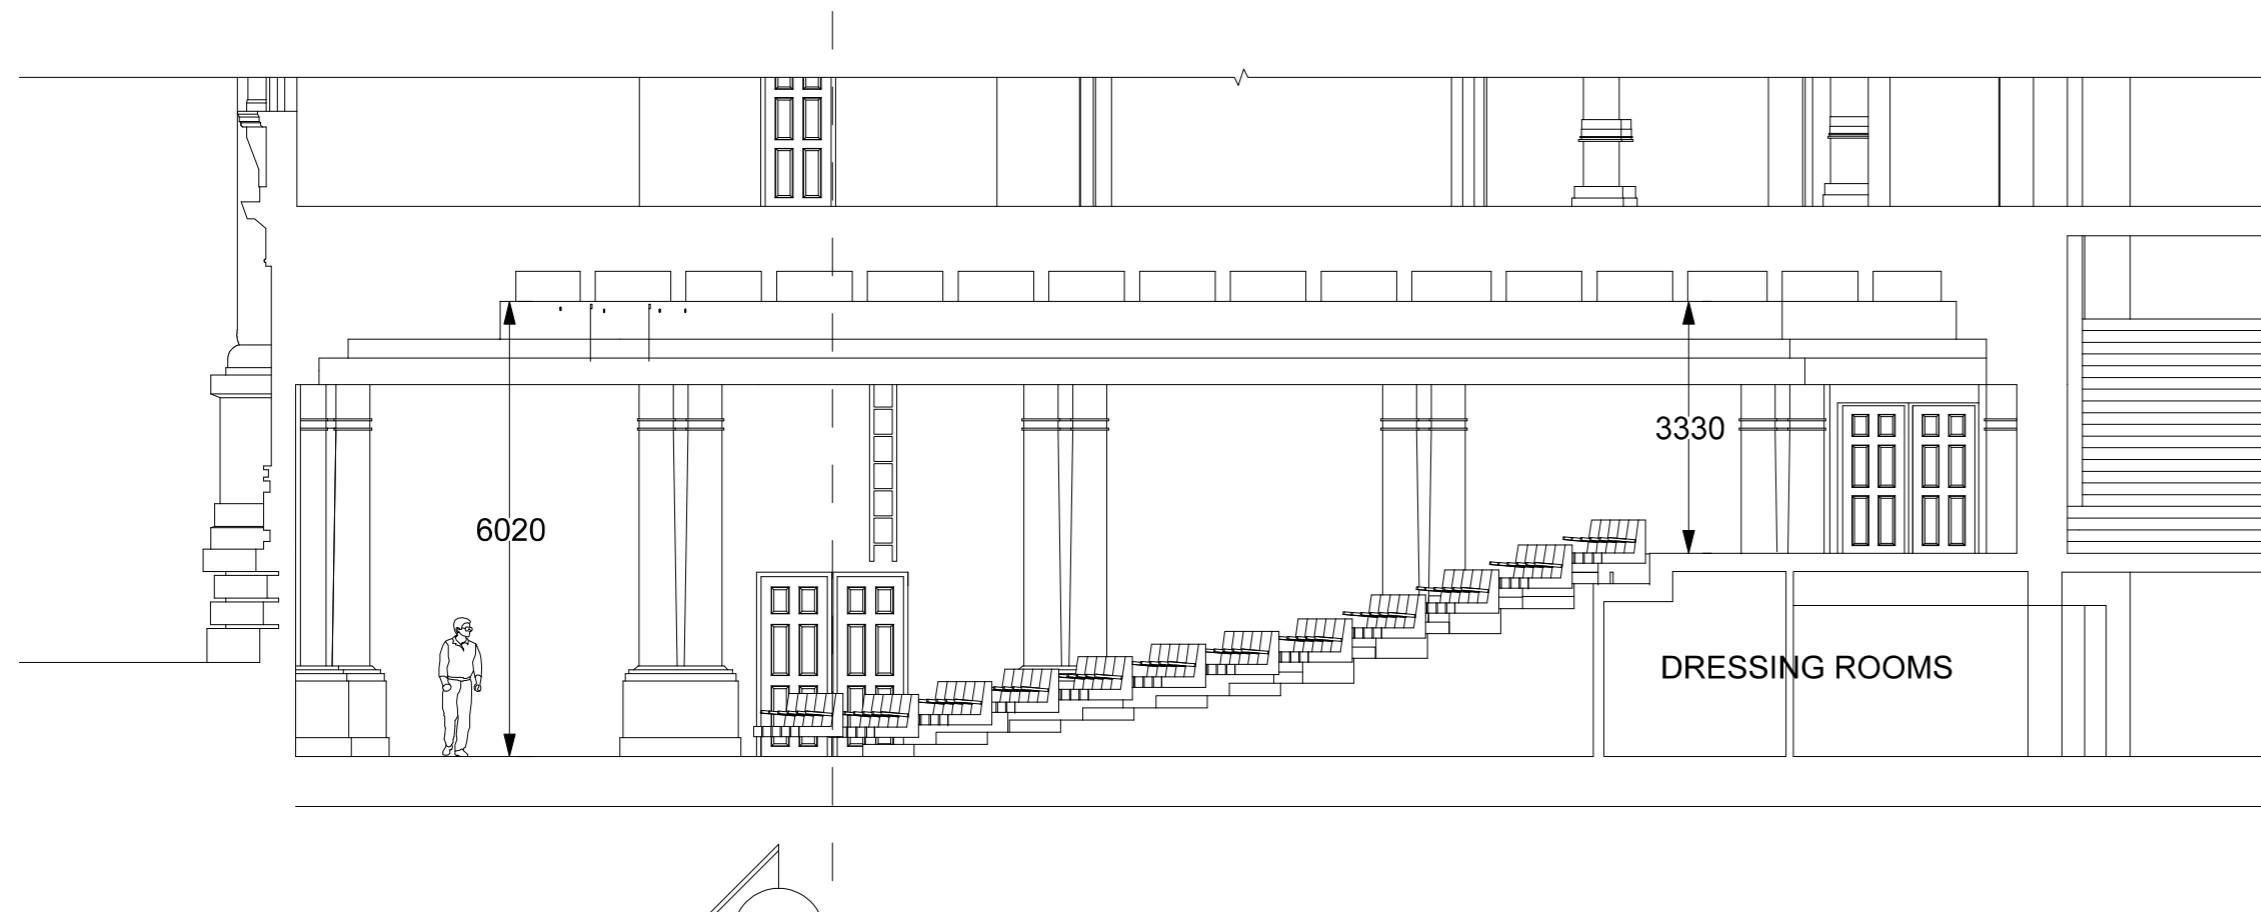

SECTION #11

WELLINGTON TOWN HALL - ILOTT THEATRE - SECTIONS
WWW.VENUEWEB.CO.NZ - 01/05

SECTION #12

SCALE 1:100 @ A2