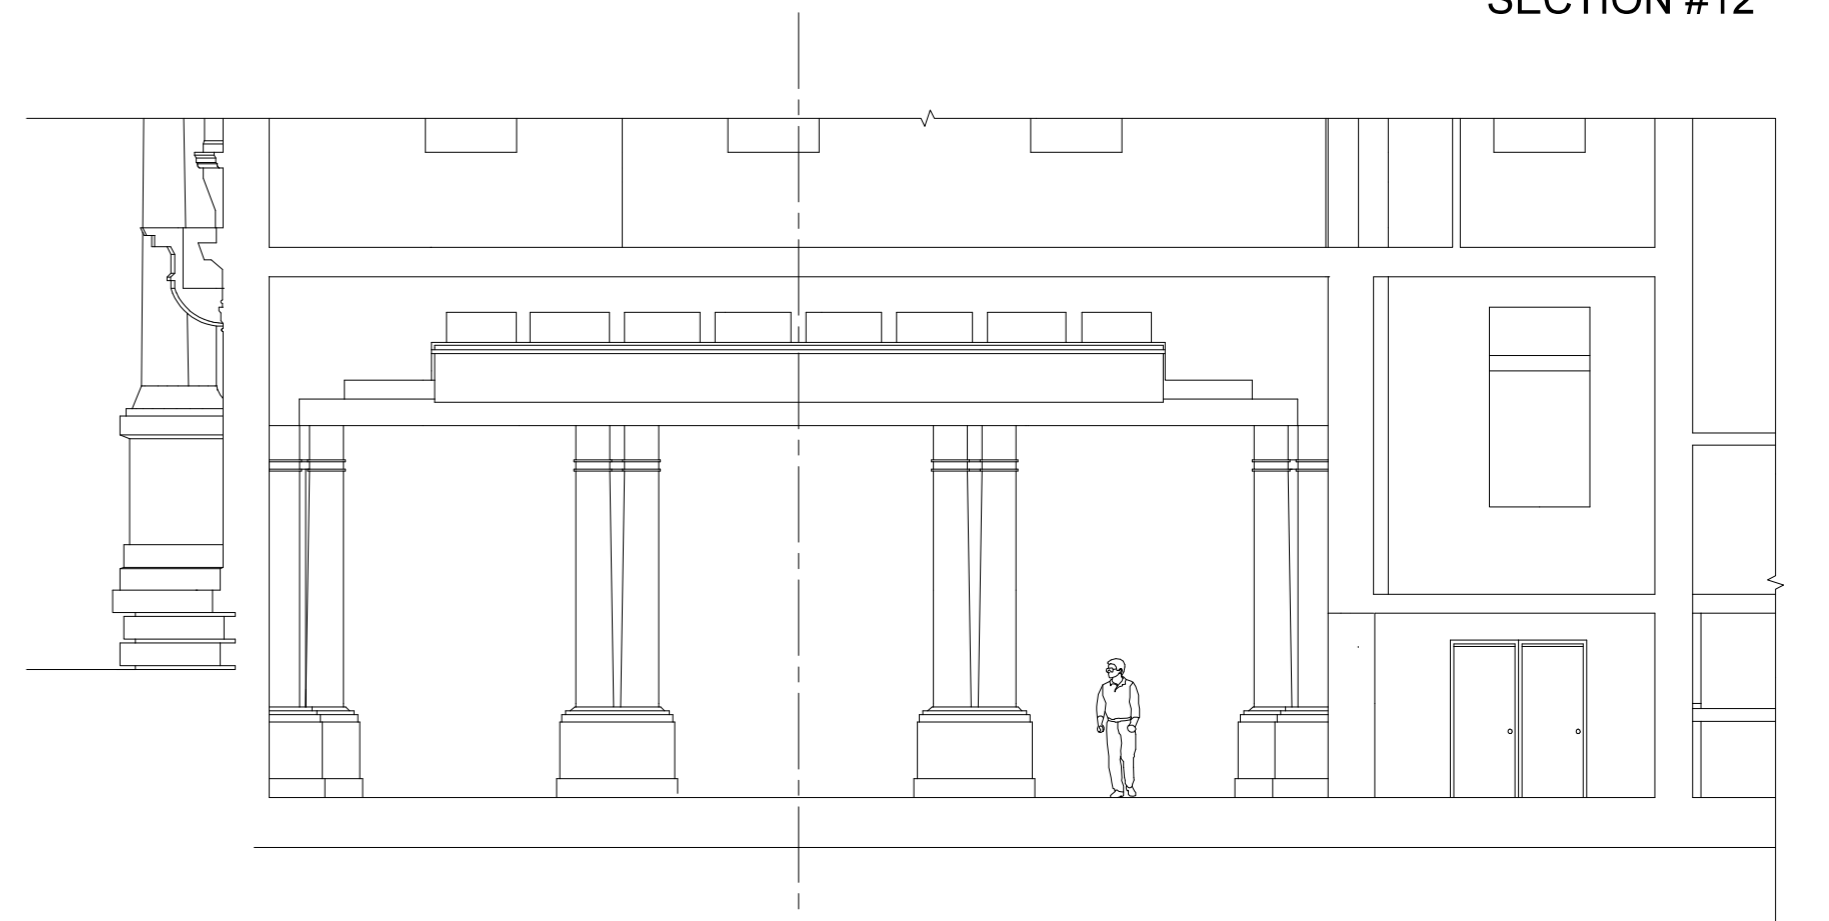

SECTION #11

WELLINGTON TOWN HALL - ILOTT THEATRE - SECTIONS
WWW.VENUEWEB.CO.NZ - 01/05

SECTION #12

SCALE 1:100 @ A2